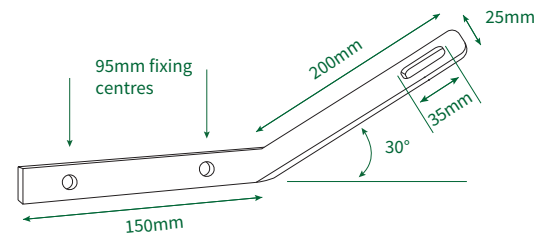

fixing brackets

standard brackets

uni bracket

200mm horizontal 'T' fix

adjustable steel bracket

200mm adjustable bracket

All can be supplied as 50mm, 100mm, 300mm & 400mm projection. 500mm option with steel brackets.

optional mounting bracket

Vertical twist bracket

Ideal for claddings

Flat twist bracket

Ideal for flat fixings

30 degree angle bracket

All can be supplied as 100mm, 300mm, 400mm and 500mm projection as extra.

others

Pictorial bracket set

Ideal for back to back signs

970mm land bracket

For free standing billboards & large format signs

650mm gable bracket

For wall mounted billboards and large format signs

Telephone: 01689 606342
Facsimile: 0870 874 1250