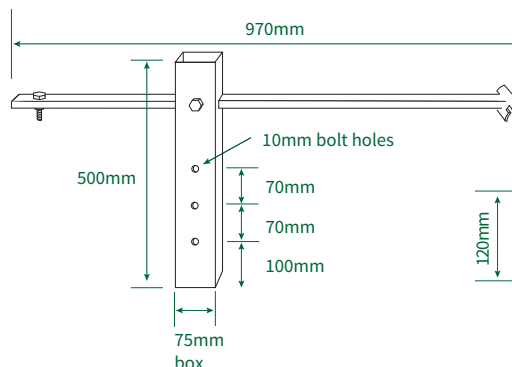

fixing brackets

standard brackets

uni bracket

200mm horizontal 'T' fix

adjustable steel bracket

200mm adjustable bracket

All can be supplied as 50mm, 100mm, 300mm & 400mm projection. 500mm option with steel brackets.

optional mounting bracket

Vertical twist bracket

Ideal for claddings

Flat twist bracket

Ideal for flat fixings

30 degree angle bracket

All can be supplied as 100mm, 300mm, 400mm and 500mm projection as extra.

others

Pictorial bracket set

Ideal for back to back signs

970mm land bracket

For free standing billboards & large format signs

650mm gable bracket

For wall mounted billboards and large format signs

Telephone: 01689 606342
Facsimile: 0870 874 1250