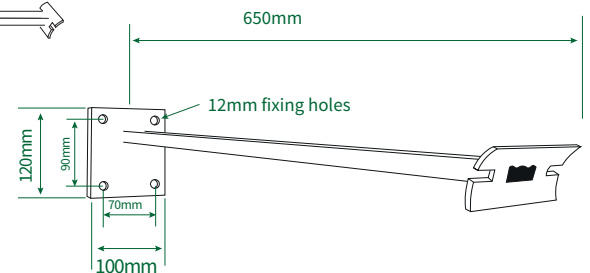

fixing brackets

standard brackets

uni bracket

200mm horizontal 'T' fix

adjustable steel bracket

200mm adjustable bracket

All can be supplied as 50mm, 100mm, 300mm & 400mm projection. 500mm option with steel brackets.

optional mounting bracket

Vertical twist bracket

Ideal for claddings

Flat twist bracket

Ideal for flat fixings

30 degree angle bracket

All can be supplied as 100mm, 300mm, 400mm and 500mm projection as extra.

others

Pictorial bracket set

Ideal for back to back signs

970mm land bracket

For free standing billboards & large format signs

650mm gable bracket

For wall mounted billboards and large format signs

Telephone: 01689 606342
Facsimile: 0870 874 1250