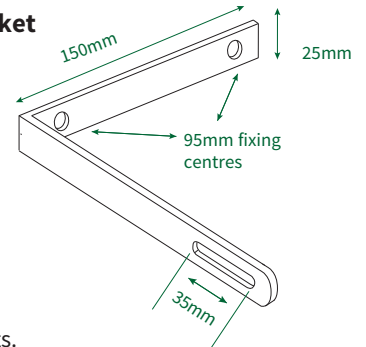

fixing brackets

standard brackets

uni bracket

200mm horizontal 'T' fix

adjustable steel bracket

200mm adjustable bracket

All can be supplied as 50mm, 100mm, 300mm & 400mm projection. 500mm option with steel brackets.

optional mounting bracket

Vertical twist bracket

Ideal for claddings

Flat twist bracket

Ideal for flat fixings

30 degree angle bracket

All can be supplied as 100mm, 300mm, 400mm and 500mm projection as extra.

others

Pictorial bracket set

Ideal for back to back signs

970mm land bracket

For free standing billboards & large format signs

650mm gable bracket

For wall mounted billboards and large format signs

Telephone: 01689 606342
Facsimile: 0870 874 1250