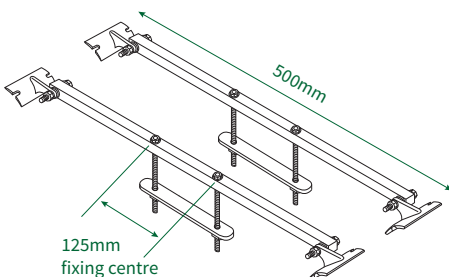

fixing brackets

standard brackets

uni bracket

200mm horizontal 'T' fix

adjustable steel bracket

200mm adjustable bracket

All can be supplied as 50mm, 100mm, 300mm & 400mm projection. 500mm option with steel brackets.

optional mounting bracket

Vertical twist bracket

Ideal for claddings

Flat twist bracket

Ideal for flat fixings

30 degree angle bracket

All can be supplied as 100mm, 300mm, 400mm and 500mm projection as extra.

others

Pictorial bracket set

Ideal for back to back signs

970mm land bracket

For free standing billboards & large format signs

650mm gable bracket

For wall mounted billboards and large format signs

Telephone: 01689 606342
Facsimile: 0870 874 1250