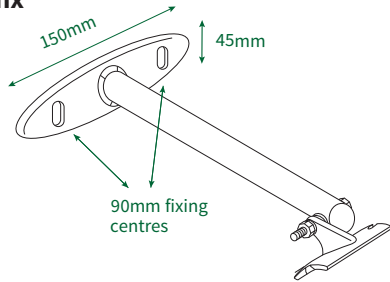

fixing brackets

standard brackets

uni bracket

200mm horizontal 'T' fix

adjustable steel bracket

200mm adjustable bracket

All can be supplied as 50mm, 100mm, 300mm & 400mm projection. 500mm option with steel brackets.

optional mounting bracket

Vertical twist bracket

Ideal for claddings

Flat twist bracket

Ideal for flat fixings

30 degree angle bracket

All can be supplied as 100mm, 300mm, 400mm and 500mm projection as extra.

others

Pictorial bracket set

Ideal for back to back signs

970mm land bracket

For free standing billboards & large format signs

650mm gable bracket

For wall mounted billboards and large format signs

Telephone: 01689 606342
Facsimile: 0870 874 1250