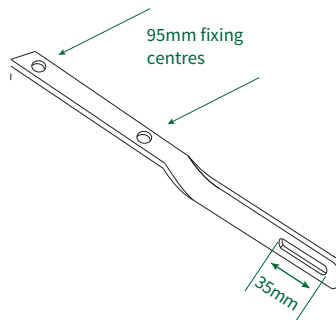

fixing brackets

standard brackets

uni bracket

200mm horizontal 'T' fix

adjustable steel bracket

200mm adjustable bracket

All can be supplied as 50mm, 100mm, 300mm & 400mm projection. 500mm option with steel brackets.

optional mounting bracket

Vertical twist bracket

Ideal for claddings

Flat twist bracket

Ideal for flat fixings

30 degree angle bracket

All can be supplied as 100mm, 300mm, 400mm and 500mm projection as extra.

others

Pictorial bracket set

Ideal for back to back signs

970mm land bracket

For free standing billboards & large format signs

650mm gable bracket

For wall mounted billboards and large format signs

Telephone: 01689 606342
Facsimile: 0870 874 1250