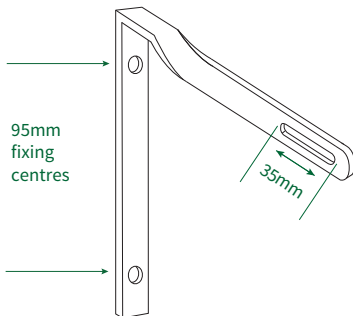

fixing brackets

standard brackets

uni bracket

200mm horizontal 'T' fix

adjustable steel bracket

200mm adjustable bracket

All can be supplied as 50mm, 100mm, 300mm & 400mm projection. 500mm option with steel brackets.

optional mounting bracket

Vertical twist bracket

Ideal for claddings

Flat twist bracket

Ideal for flat fixings

30 degree angle bracket

All can be supplied as 100mm, 300mm, 400mm and 500mm projection as extra.

others

Pictorial bracket set

Ideal for back to back signs

970mm land bracket

For free standing billboards & large format signs

650mm gable bracket

For wall mounted billboards and large format signs

Telephone: 01689 606342
Facsimile: 0870 874 1250