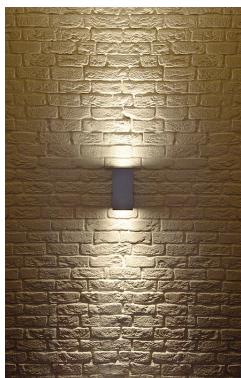

## BIG THEO UP/DOWN OUT wall lamp , square, silvergrey, ES111, max. 2x75W

Article no.:	229574
Catalogue page:	555
Lampholder:	GU10
Bulb:	ES111 230V max. 75W
Number of bulbs:	2
Bulb included:	no
Product width:	13,00 cm
Product height:	27,00 cm
Product depth:	13,00 cm
Weight net.:	1,806 kg
Operating voltage:	230 Volt
Max. Wattage:	150 Watt
Protection class:	IP 44
Material:	aluminium / glass
Colour:	silvergrey
Way of mounting:	surface wall mounting
Remarks:	Not suitable for the use of DOME LED ES111 lamps
Recommended bulbs:	575672 / ES111 lamp, 75W, 24° 2700K 575671 / ES111 lamp, 75W, 24°, 4000K

Outdoor wall luminaire type: BIG THEO UP/DOWN OUT wall lamp , square, silvergrey, ES111, max. 2x75W made from aluminium / glass, Ref.:229574 Colour version: silvergrey. Max. wattage 150 Watt, at an operating voltage of 230 Volt. Protection class IP 44, Way of mounting: surface wall mounting. Produktmaße: Product width: 13 cm, Product height: 27 cm, Product depth: 13 cm, Weight (net): 1,806 kg. Equipped with GU10 lampholder for bulb type ES111 230V max. 75W Not suitable for the use of DOME LED ES111 lamps. Recommended bulb 1: Sylvania ES111 lamp, 75W, 24°, with glare protection, Ref.: 575540