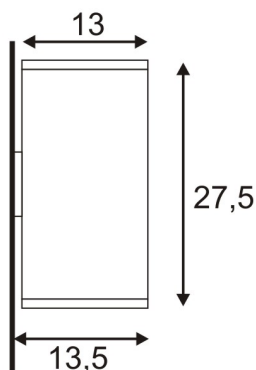

## BIG THEO UP/DOWN OUT wall lamp , square, silvergrey, ES111, max. 2x75W

Article no.:	229574
Catalogue page:	555
Lampholder:	GU10
Bulb:	ES111 230V max. 75W
Number of bulbs:	2
Bulb included:	no
Product width:	13,00 cm
Product height:	27,00 cm
Product depth:	13,00 cm
Weight net.:	1,806 kg
Operating voltage:	230 Volt
Max. Wattage:	150 Watt
Protection class:	IP 44
Material:	aluminium / glass
Colour:	silvergrey
Way of mounting:	surface wall mounting
Remarks:	Not suitable for the use of DOME LED ES111 lamps
Recommended bulbs:	575672 / ES111 lamp, 75W, 24° 2700K 575671 / ES111 lamp, 75W, 24°, 4000K

Outdoor wall luminaire type: BIG THEO UP/DOWN OUT wall lamp , square, silvergrey, ES111, max. 2x75W made from aluminium / glass, Ref.:229574 Colour version: silvergrey. Max. wattage 150 Watt, at an operating voltage of 230 Volt. Protection class IP 44, Way of mounting: surface wall mounting. Produktmaße: Product width: 13 cm, Product height: 27 cm, Product depth: 13 cm, Weight (net): 1,806 kg. Equipped with GU10 lampholder for bulb type ES111 230V max. 75W Not suitable for the use of DOME LED ES111 lamps. Recommended bulb 1: Sylvania ES111 lamp, 75W, 24°, with glare protection, Ref.: 575540