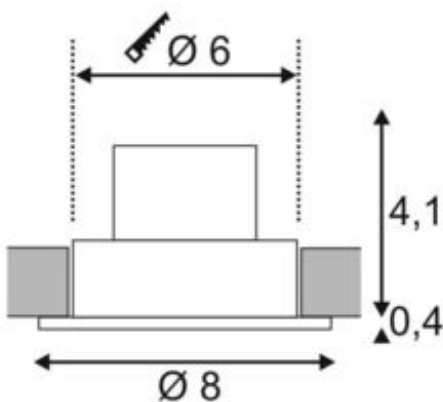

## PATTA-I recessed ceiling light

round, matt white, 9W, 38°, 3000K, incl. driver

Article number	114421
Feed-in capability	No
Number of light sources	1
Lamp included	Yes
Installation diameter	6 cm
Installation depth	5 cm
Height	4.5 cm
Diameter	8 cm
Net weight	0.256 kg
Gross weight	0.313 kg
Voltage	230 Volts
Max. wattage	12 Watt
Protection class	II
Beam angle	38 Degree
Average lifespan	40000 Hours
Colour temperature	3000 Kelvin
Colour rendering index	80
Luminous flux	800 lm
Energy efficiency class	A+
Lamp	COB LED module
Material	Aluminium / Glass
Colour	Matt white
Way of mounting	Recessed ceiling mounting
Light distribution type 1	direct
Light distribution type 3	rotationally symmetric

The innovative PATTA I-LED Downlight Set is suitable for ceiling thicknesses of up to 25 mm. Its IP65 class protection type means that it can be used outdoors and in high humidity spaces. The set is available in black, white, or brushed aluminium; and in round or square form. Equipped with a powerful, warm white COB LED in a tiltable mount, as well as an accompanying dimmable LED driver, the set can be used in any lighting situation. Connects to 230V electrical mains.