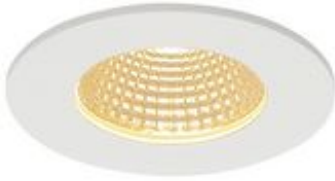

## PATTA-I recessed ceiling light

round, matt white, 9W, 38°, 3000K, incl. driver

Article number	114421
Feed-in capability	No
Number of light sources	1
Lamp included	Yes
Installation diameter	6 cm
Installation depth	5 cm
Height	4.5 cm
Diameter	8 cm
Net weight	0.256 kg
Gross weight	0.313 kg
Voltage	230 Volts
Max. wattage	12 Watt
Protection class	II
Beam angle	38 Degree
Average lifespan	40000 Hours
Colour temperature	3000 Kelvin
Colour rendering index	80
Luminous flux	800 lm
Energy efficiency class	A+
Lamp	COB LED module
Material	Aluminium / Glass
Colour	Matt white
Way of mounting	Recessed ceiling mounting
Light distribution type 1	direct
Light distribution type 3	rotationally symmetric

The innovative PATTA I-LED Downlight Set is suitable for ceiling thicknesses of up to 25 mm. Its IP65 class protection type means that it can be used outdoors and in high humidity spaces. The set is available in black, white, or brushed aluminium; and in round or square form. Equipped with a powerful, warm white COB LED in a tiltable mount, as well as an accompanying dimmable LED driver, the set can be used in any lighting situation. Connects to 230V electrical mains.