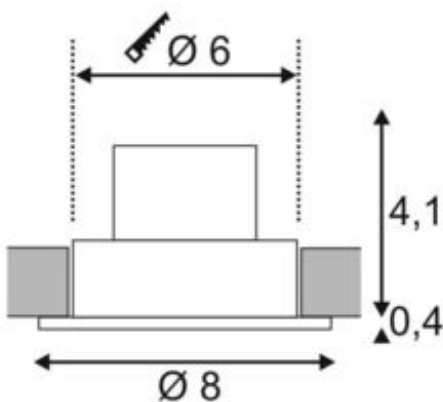

## PATTA-I recessed ceiling light

round, brushed aluminium, 9W, 38°, 3000K, incl. driver

Article number	114426
Feed-in capability	No
Number of light sources	1
Lamp included	Yes
Installation diameter	6 cm
Installation depth	5 cm
Height	4.5 cm
Diameter	8 cm
Net weight	0.253 kg
Gross weight	0.31 kg
Voltage	230 Volts
Max. wattage	12 Watt
Protection class	II
Beam angle	38 Degree
Average lifespan	40000 Hours
Colour temperature	3000 Kelvin
Colour rendering index	80
Luminous flux	800 lm
Energy efficiency class	A+
Lamp	COB LED module
Material	Aluminium / Glass
Colour	Aluminium brushed
Way of mounting	Recessed ceiling mounting
Light distribution type 1	direct
Light distribution type 3	rotationally symmetric

The innovative PATTA I-LED Downlight Set is suitable for ceiling thicknesses of up to 25 mm. Its IP65 class protection type means that it can be used outdoors and in high humidity spaces. The set is available in black, white, or brushed aluminium; and in round or square form. Equipped with a powerful, warm white COB LED in a tiltable mount, as well as an accompanying dimmable LED driver, the set can be used in any lighting situation. Connects to 230V electrical mains.