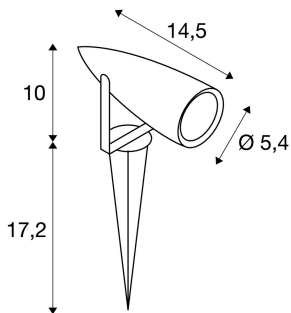

SYNA

outdoor spike luminaire, LED, 3000K, IP55, anthracite, 230V, 8.6W

The SYNA ground spike luminaire is available in several colour variants and comes with a powerful, warm-white 9 Watt LED fitted. The luminaire is made of aluminium and is connected using the supply cable incl. plug directly to the 230V mains supply. Thanks to its IP55 protection class, the luminaire is suitable for outdoor use.

TECHNICAL DATA

Item no.:	227505
Primary nominal voltage	220-240V ~50/60Hz mA/V
Vertical tilting range	180 °
Length	14.5 cm
Length of earth spike	17.2 cm
Height	10.0 cm
Diameter	5.4 cm
Net weight	0.693 kg
Gross weight	0.744 kg
IP Code	IP 55
Safety class	I
Assembly	Recessed
Assembly details	Ground
Wattage	8.6 W
Lumen	470 lm
Colour temperature	3000 Kelvin
Beam angle	50 °
CRI	>80
Binning	6
Service life	35000 h
Minimum ambient temperature	-20 °C
Maximum ambient temperature	40 °C

BIG WHITE Page	590
----------------	-----

Accessories

1000868	GARDEN OUTLET , 4-way, black, Germany version, 1.5m connecting cable, IP44
---------	--

Notes
