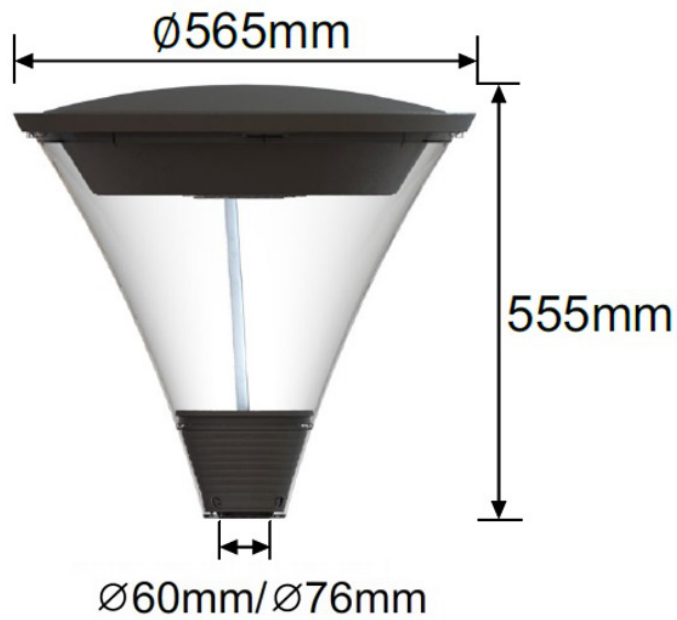

Specifications

Broadstairs 70W

Item Number	Description	Light Source	LED Rating (lm)	Total Wattage (W)	CCT (K)	CRI	Voltage (VAC)	Luminaire Flux (lm)	Luminaire Efficacy (lm/W)	Kg	Unit Colour	Spigot Size (mm)
Standard - 76mm Spigot												
MP70-AC-00B-76-SYM	Broadstairs-70W-LED-AC-6K-Std-Black-76mm-SYM	LED	11,372	70	6K	Ra>70	220-240	10,462	149	9.5	Black	76
MP70-AC-00B-76-A/SYM	Broadstairs-70W-LED-AC-6K-Std-Black-76mm-A/SYM	LED	11,372	70	6K	Ra>70	220-240	10,462	149	9.5	Black	76
MP70-AN-00B-76-SYM	Broadstairs-70W-LED-AC-4K-Std-Black-76mm-SYM	LED	11,372	70	6K	Ra>70	220-240	10,462	149	9.5	Black	76
MP70-AN-00B-76-A/SYM	Broadstairs-70W-LED-AC-4K-Std-Black-76mm-A/SYM	LED	11,372	70	6K	Ra>70	220-240	10,462	149	9.5	Black	76
MP70-AW-00B-76-SYM	Broadstairs-70W-LED-AC-3K-Std-Black-76mm-SYM	LED	9,643	70	3K	Ra>70	220-240	8,871	127	9.5	Black	76
MP70-AW-00B-76-A/SYM	Broadstairs-70W-LED-AC-3K-Std-Black-76mm-A/SYM	LED	9,643	70	3K	Ra>70	220-240	8,871	127	9.5	Black	76
Standard - 60mm Spigot												
MP70-AC-00B-60-SYM	Broadstairs-70W-LED-AC-6K-Std-Black-60mm-SYM	LED	11,372	70	6K	Ra>70	220-240	10,462	149	9.5	Black	60
MP70-AC-00B-60-A/SYM	Broadstairs-70W-LED-AC-6K-Std-Black-60mm-A/SYM	LED	11,372	70	6K	Ra>70	220-240	10,462	149	9.5	Black	60
MP70-AN-00B-60-SYM	Broadstairs-70W-LED-AC-4K-Std-Black-60mm-SYM	LED	11,372	70	6K	Ra>70	220-240	10,462	149	9.5	Black	60
MP70-AN-00B-60-A/SYM	Broadstairs-70W-LED-AC-4K-Std-Black-60mm-A/SYM	LED	11,372	70	6K	Ra>70	220-240	10,462	149	9.5	Black	60
MP70-AW-00B-60-SYM	Broadstairs-70W-LED-AC-3K-Std-Black-60mm-SYM	LED	9,643	70	3K	Ra>70	220-240	8,871	127	9.5	Black	60
MP70-AW-00B-60-A/SYM	Broadstairs-70W-LED-AC-3K-Std-Black-60mm-A/SYM	LED	9,643	70	3K	Ra>70	220-240	8,871	127	9.5	Black	60

Legend: **M/Photocell** = Mini Photocell. **SYM** = Symmetrical. **A/SYM** = Asymmetrical.
3K = Warm White (3000K). **4K** = Neutral White (4000K). **6K** = Cool White (6000K).