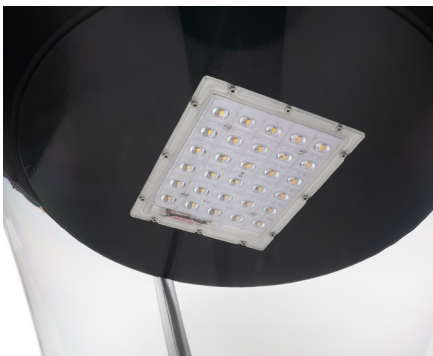

Exterior Lights UK Ltd

The Broadstairs is a modern IP65 / IK08 LED post top with a choice of asymmetric or symmetric light distribution.

Manufactured from UV stabilised polycarbonate and incorporating the latest LED and LED driver technology.

Options include Mini Photocell, Nema Socket and spigot entry size.

Broadstairs 70W - LED Post Top

Amenity Lighting

Features

- LED rating 11,372lm (4000K & 6000K).
- LED rating 9,643lm (3000K).
- Luminaire flux 10,462lm (4000K & 6000K).
- Luminaire flux 8,871lm (3000K).
- 3000K (WW), 4000K (NW) and 6000K (CW) colour temperature options.
- Cree LEDs & Premium Driver.
- -20 to +40°C operating temperature.
- LED Life span > 100,000hrs.
- Easy access to LED and Driver via a removable head.
- Optional Mini Photocell.
- Symmetrical & Asymmetrical LED Optics
- Manufactured from UV stabilised polycarbonate.
- RAL 9005 (Black) epoxy powder paint finish.