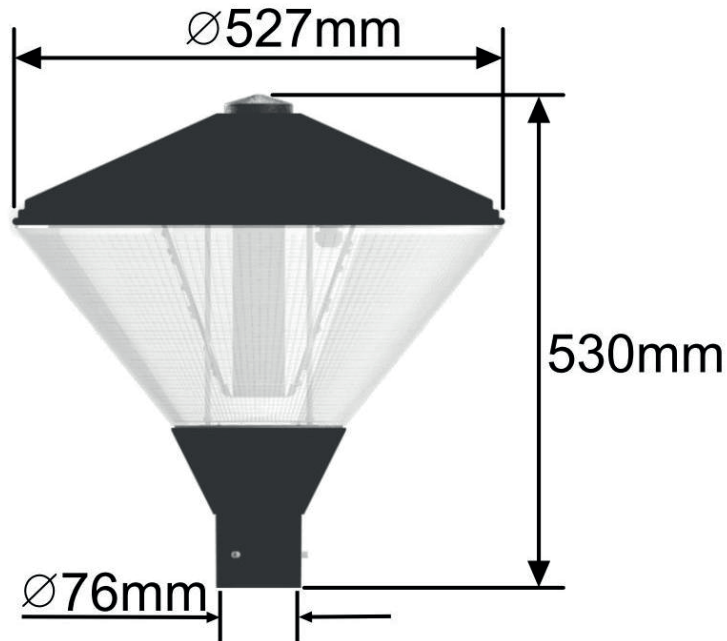

Specifications

Trafalgar 45W

Item Number	Description	Light Source	LED Rating (lm)	Total Wattage (W)	Colour Name	CCT (K)	CRI	Voltage (VAC)	Driver Current (mA)	Luminaire Flux (lm)	Luminaire Efficacy (lm/W)	Kg	Unit Colour	Spigot Size (mm)	
Standard															
TP45-A5C-00B-76	Cranbrook-45W-LED-AC-6K-Std-76mm	LED	5,880	45	CW	6K	Ra>70	220-240	525	5,104	113	5.75	Black	76	
TP45-A5N-00B-76	Cranbrook-45W-LED-AC-4K-Std-76mm	LED	5,880	45	NW	4K	Ra>70	220-240	525	5,104	113	5.75	Black	76	
TP45-A5W-00B-76	Cranbrook-45W-LED-AC-3K-Std-76mm	LED	4,974	45	WW	3K	Ra>80	220-240	525	4,318	96	5.75	Black	76	
Standard - Mini Photocell															
TP45-A5C-04B-76	Cranbrook-45W-LED-AC-6K-Std-M/Photocell-76mm	LED	5,880	45	CW	6K	Ra>70	220-240	525	5,104	113	5.75	Black	76	
TP45-A5N-04B-76	Cranbrook-45W-LED-AC-4K-Std-M/Photocell-76mm	LED	5,880	45	NW	4K	Ra>70	220-240	525	5,104	113	5.75	Black	76	
TP45-A5W-04B-76	Cranbrook-45W-LED-AC-3K-Std-M/Photocell-76mm	LED	4,974	45	WW	3K	Ra>80	220-240	525	4,318	96	5.75	Black	76	
Standard - Nema Socket															
TP45-A5C-05B-76	Cranbrook-45W-LED-AC-6K-Std-NemaSocket-76mm	LED	5,880	45	CW	6K	Ra>70	220-240	525	5,104	113	5.75	Black	76	
TP45-A5N-05B-76	Cranbrook-45W-LED-AC-4K-Std-NemaSocket-76mm	LED	5,880	45	NW	4K	Ra>70	220-240	525	5,104	113	5.75	Black	76	
TP45-A5W-05B-76	Cranbrook-45W-LED-AC-3K-Std-NemaSocket-76mm	LED	4,974	45	WW	3K	Ra>80	220-240	525	4,318	96	5.75	Black	76	
Dali															
TP45-A5C-20B-76	Cranbrook-45W-LED-AC-6K-Dali-76mm	LED	5,880	45	CW	6K	Ra>70	220-240	525	5,104	113	5.75	Black	76	
TP45-A5N-20B-76	Cranbrook-45W-LED-AC-4K-Dali-76mm	LED	5,880	45	NW	4K	Ra>70	220-240	525	5,104	113	5.75	Black	76	
TP45-A5W-20B-76	Cranbrook-45W-LED-AC-3K-Dali-76mm	LED	4,974	45	WW	3K	Ra>80	220-240	525	4,318	96	5.75	Black	76	

Legend: **M/Photocell** = Mini Photocell. **3K** = Warm White (3000K). **4K** = Neutral White (4000K). **6K** = Cool White (6000K). **WW** = Warm White. **NW** = Neutral White. **CW** = Cool White.

www.exteriorlights.co.uk
01689 606342