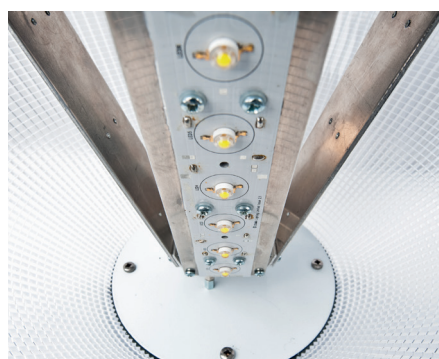

The **Cranbrook** is a traditional IP65 rated LED Post Top with a 360° light distribution.

Manufactured with high pressure die-cast aluminium and a prismatic diffuser for a controlled distribution of light.

Options include Mini Photocell, Nema Socket and Dali.

Cranbrook 45W - LED Post Top

Amenity Lighting

Features

- LED rating 5,880lm (4000K & 6000K).
- LED rating 4,974lm (3000K).
- Luminaire flux 5,104lm (4000K & 6000K).
- Luminaire flux 4,318lm (3000K).
- 3000K (WW), 4000K (NW) and 6000K (CW) colour temperature options.
- -20 to +40°C operating temperature .
- LED Life span > 100,000hrs.
- Easy access to LED and Driver via a removable head.
- Options available include Mini Photocell, Nema Socket and Dali.
- Manufactured with high pressure die-cast aluminium.
- Diffuser manufactured from UV stabilised polycarbonate.
- Prismatic diffuser for a controlled distribution of light.
- Corrosion resistant polyester powder coating.