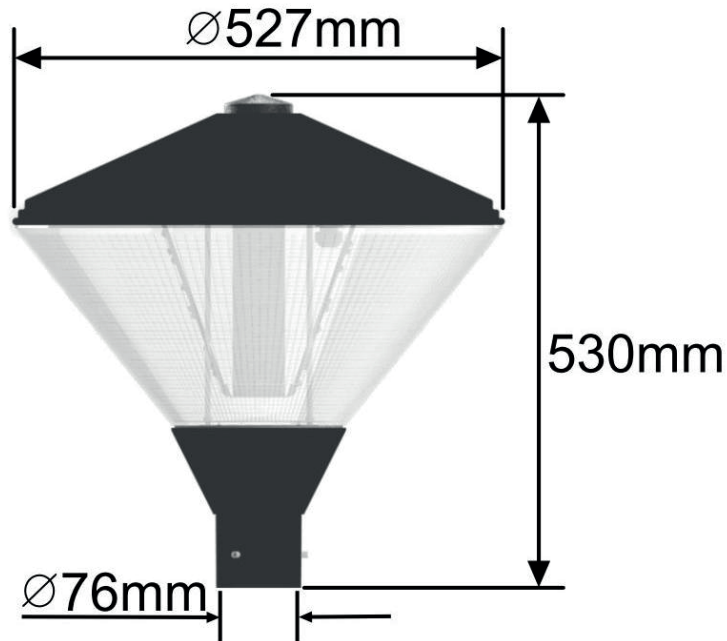

Specifications

Cranbrook 60W

Item Number	Description	Light Source	LED Rating (lm)	Total Wattage (W)	Colour Name	CCT (K)	CRI	Voltage (VAC)	Driver Current (mA)	Luminaire Flux (lm)	Luminaire Efficacy (lm/W)	Kg	Unit Colour	Spigot Size (mm)
Standard														
TP60-A7C-00B-76	Cranbrook-60W-LED-AC-6K-Std-76mm	LED	7,752	60	CW	6K	Ra>70	220-240	700	6,729	112	5.75	Black	76
TP60-A7N-00B-76	Cranbrook-60W-LED-AC-4K-Std-76mm	LED	7,752	60	NW	4K	Ra>70	220-240	700	6,729	112	5.75	Black	76
TP60-A7W-00B-76	Cranbrook-60W-LED-AC-3K-Std-76mm	LED	6,558	60	WW	3K	Ra>80	220-240	700	5,693	95	5.75	Black	76
Standard - Mini Photocell														
TP60-A7C-04B-76	Cranbrook-60W-LED-AC-6K-Std-M/Photocell-76mm	LED	7,752	60	CW	6K	Ra>70	220-240	700	6,729	112	5.75	Black	76
TP60-A7N-04B-76	Cranbrook-60W-LED-AC-4K-Std-M/Photocell-76mm	LED	7,752	60	NW	4K	Ra>70	220-240	700	6,729	112	5.75	Black	76
TP60-A7W-04B-76	Cranbrook-60W-LED-AC-3K-Std-M/Photocell-76mm	LED	6,558	60	WW	3K	Ra>80	220-240	700	5,693	95	5.75	Black	76
Standard - Nema Socket														
TP60-A7C-05B-76	Cranbrook-60W-LED-AC-6K-Std-NemaSocket-76mm	LED	7,752	60	CW	6K	Ra>70	220-240	700	6,729	112	5.75	Black	76
TP60-A7N-05B-76	Cranbrook-60W-LED-AC-4K-Std-NemaSocket-76mm	LED	7,752	60	NW	4K	Ra>70	220-240	700	6,729	112	5.75	Black	76
TP60-A7W-05B-76	Cranbrook-60W-LED-AC-3K-Std-NemaSocket-76mm	LED	6,558	60	WW	3K	Ra>80	220-240	700	5,693	95	5.75	Black	76
Dali														
TP60-A7C-20B-76	Cranbrook-60W-LED-AC-6K-Dali-76mm	LED	7,752	60	CW	6K	Ra>70	220-240	700	6,729	112	5.75	Black	76
TP60-A7N-20B-76	Cranbrook-60W-LED-AC-4K-Dali-76mm	LED	7,752	60	NW	4K	Ra>70	220-240	700	6,729	112	5.75	Black	76
TP60-A7W-20B-76	Cranbrook-60W-LED-AC-3K-Dali-76mm	LED	6,558	60	WW	3K	Ra>80	220-240	700	5,693	95	5.75	Black	76

Legend: **M/Photocell** = Mini Photocell. **3K** = Warm White (3000K). **4K** = Neutral White (4000K). **6K** = Cool White (6000K). **WW** = Warm White. **NW** = Neutral White. **CW** = Cool White.

www.exteriorlights.co.uk

01689 606342