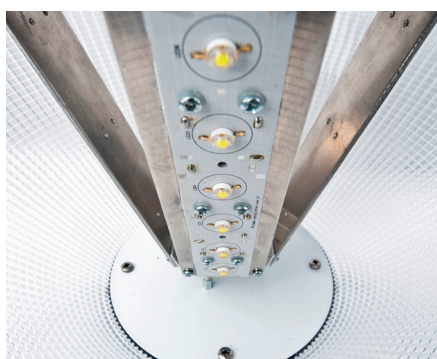

The Cranbrook is a traditional IP65 rated LED Post Top with a 360° light distribution.

Manufactured with high pressure die-cast aluminium and a prismatic diffuser for a controlled distribution of light.

Options include Mini Photocell, Nema Socket and Dali.

Cranbrook 60W - LED Post Top

Amenity Lighting

Features

- LED rating 7,752lm (4000K & 6000K).
- LED rating 6,558lm (3000K).
- Luminaire flux 6,729lm (4000K & 6000K).
- Luminaire flux 5,693lm (3000K).
- 3000K (WW), 4000K (NW) and 6000K (CW) colour temperature options.
- -20 to +40°C operating temperature .
- LED Life span > 100,000hrs.
- Easy access to LED and Driver via a removable head.
- Options available include Mini Photocell, Nema Socket and Dali.
- Manufactured with high pressure die-cast aluminium.
- Diffuser manufactured from UV stabilised polycarbonate.
- Prismatic diffuser for a controlled distribution of light.
- Corrosion resistant polyester powder coating.