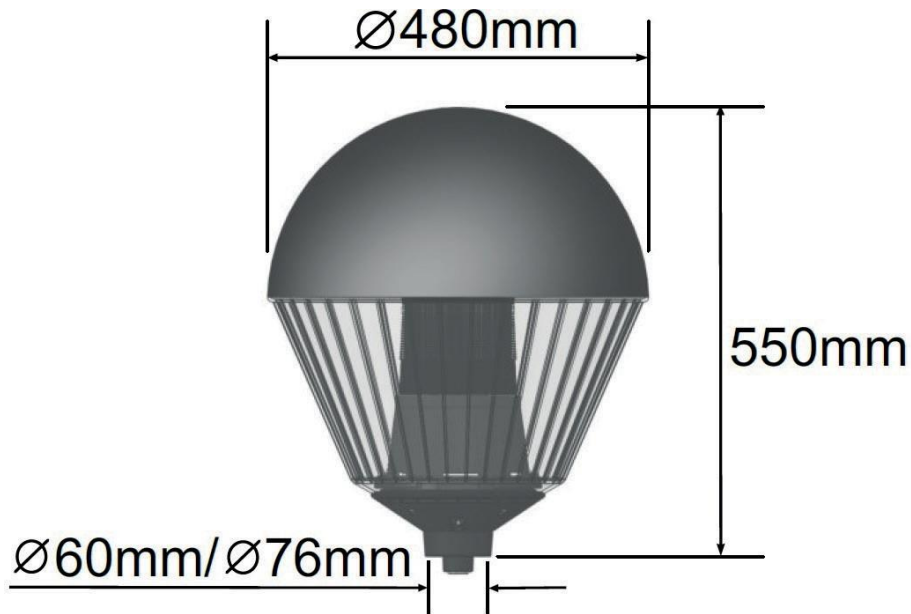

Specifications

Hythe 45W

Item Number	Description	Light Source	LED Rating (lm)	Total Wattage (W)	CCT(K)	CRI	Voltage (VAC)	Driver Current (mA)	Luminaire Flux (lm)	Luminaire Efficacy (lm/W)	Kg	Unit Colour	Spigot Size (mm)
Standard - 76mm Spigot													
CG45-A5C-00B-76	Hythe-45W-LED-AC-6K-Std-Black-76mm	LED	5,880	45	6K	Ra>70	220-240	525	5,057	112	5	Black	76
CG45-A5N-00B-76	Hythe-45W-LED-AC-4K-Std-Black-76mm	LED	5,880	45	4K	Ra>70	220-240	525	5,057	112	5	Black	76
CG45-A5W-00B-76	Hythe-45W-LED-AC-3K-Std-Black-76mm	LED	4,974	45	3K	Ra>80	220-240	525	4,278	95	5	Black	76
Standard - 60mm Spigot													
CG45-A5C-00B-60	Hythe-45W-LED-AC-6K-Std-Black-60mm	LED	5,880	45	6K	Ra>70	220-240	525	5,057	112	5	Black	60
CG45-A5N-00B-60	Hythe-45W-LED-AC-4K-Std-Black-60mm	LED	5,880	45	4K	Ra>70	220-240	525	5,057	112	5	Black	60
CG45-A5W-00B-60	Hythe-45W-LED-AC-3K-Std-Black-60mm	LED	4,974	45	3K	Ra>80	220-240	525	4,278	95	5	Black	60
Standard - Mini Photocell - 76mm Spigot													
CG45-A5C-04B-76	Hythe-45W-LED-AC-6K-Std-M/Photocell-Black-76mm	LED	5,880	45	6K	Ra>70	220-240	525	5,057	112	5	Black	76
CG45-A5N-04B-76	Hythe-45W-LED-AC-4K-Std-M/Photocell-Black-76mm	LED	5,880	45	4K	Ra>70	220-240	525	5,057	112	5	Black	76
CG45-A5W-04B-76	Hythe-45W-LED-AC-3K-Std-M/Photocell-Black-76mm	LED	4,974	45	3K	Ra>80	220-240	525	4,278	95	5	Black	76
Standard - Mini Photocell - 60mm Spigot													
CG45-A5C-04B-60	Hythe-45W-LED-AC-6K-Std-M/Photocell-Black-60mm	LED	5,880	45	6K	Ra>70	220-240	525	5,057	112	5	Black	60
CG45-A5N-04B-60	Hythe-45W-LED-AC-4K-Std-M/Photocell-Black-60mm	LED	5,880	45	4K	Ra>70	220-240	525	5,057	112	5	Black	60
CG45-A5W-04B-60	Hythe-45W-LED-AC-3K-Std-M/Photocell-Black-60mm	LED	4,974	45	3K	Ra>80	220-240	525	4,278	95	5	Black	60