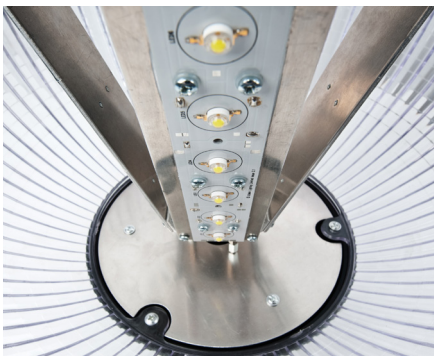

## Exterior Lights UK Ltd

The Kemsing is a high performance IP65 rated LED post top / globe.

Manufactured with high pressure die-cast aluminium and an elegant prismatic diffuser for an ornate feel and a controlled distribution of light.

## Features

- LED rating 7,752lm (4000K & 6000K).
- LED rating 6,558lm (3000K).
- Luminaire flux 6,705lm (4000K & 6000K).
- Luminaire flux 5,673lm (3000K).
- 3000K (WW), 4000K (NW) and 6000K (CW) colour temperature options.
- -20 to +40°C operating temperature.
- LED Life span > 100,000hrs.
- Easy access to LED and Driver via a removable head.
- Options available include Mini Photocell and Dali.
- Manufactured with high pressure die-cast aluminium.
- Diffuser manufactured from UV stabilised polycarbonate.
- Prismatic diffuser for an ornate feel and a controlled distribution of light.