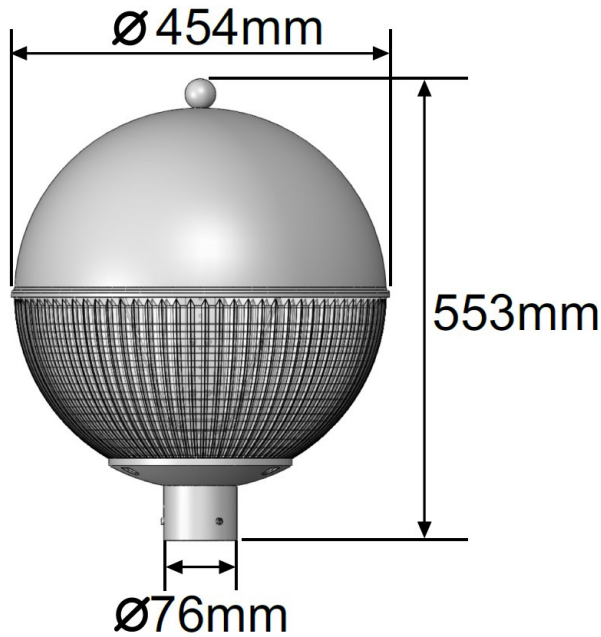

Specifications

Kemsing 60W

Item Number	Description	Light Source	LED Rating (lm)	Total Wattage (W)	Colour Name	CCT (K)	CRI	Voltage (VAC)	Driver Current (mA)	Luminaire Flux (lm)	Luminaire Efficacy (lm/W)	Kg	Unit Colour	Spigot Size (mm)	
Standard - Black Top															
WG60-A7C-00B-76	Kemsing-60W-LED-AC-6K-Standard-BlackTop-76mm	LED	7,752	60	CW	6K	Ra>70	220-240	700	6,705	112	5.25	Black	76	
WG60-A7N-00B-76	Kemsing-60W-LED-AC-4K-Standard-BlackTop-76mm	LED	7,752	60	NW	4K	Ra>70	220-240	700	6,705	112	5.25	Black	76	
WG60-A7W-00B-76	Kemsing-60W-LED-AC-3K-Standard-BlackTop-76mm	LED	6,558	60	WW	3K	Ra>80	220-240	700	5,673	95	5.25	Black	76	
Standard - Mini Photocell															
WG60-A7C-04B-76	Kemsing-60W-LED-AC-6K-Standard-M/Photocell-BlackTop-76mm	LED	7,752	60	CW	6K	Ra>70	220-240	700	6,705	112	5.25	Black	76	
WG60-A7N-04B-76	Kemsing-60W-LED-AC-4K-Standard-M/Photocell-BlackTop-76mm	LED	7,752	60	NW	4K	Ra>70	220-240	700	6,705	112	5.25	Black	76	
WG60-A7W-04B-76	Kemsing-60W-LED-AC-3K-Standard-M/Photocell-BlackTop-76mm	LED	6,558	60	WW	3K	Ra>80	220-240	700	5,673	95	5.25	Black	76	
Dali															
WG60-A7C-20B-76	Kemsing-60W-LED-AC-6K-Dali-BlackTop-76mm	LED	7,752	60	CW	6K	Ra>70	220-240	700	6,705	112	5.25	Black	76	
WG60-A7N-20B-76	Kemsing-60W-LED-AC-4K-Dali-BlackTop-76mm	LED	7,752	60	NW	4K	Ra>70	220-240	700	6,705	112	5.25	Black	76	
WG60-A7W-20B-76	Kemsing-60W-LED-AC-3K-Dali-BlackTop-76mm	LED	6,558	60	WW	3K	Ra>80	220-240	700	5,673	95	5.25	Black	76	

Legend: **M/Photocell** = Mini Photocell. **3K** = Warm White (3000K). **4K** = Neutral White (4000K). **6K** = Cool White (6000K). **WW** = Warm White. **NW** = Neutral White. **CW** = Cool White.

www.exteriorlights.co.uk
01689 606 342

V220615