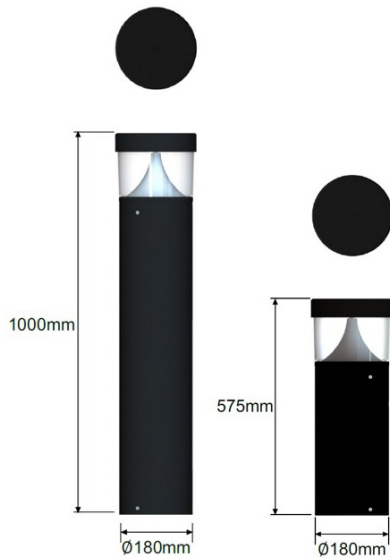

## Features

- LED rating 1,320lm (4000K & 6000K).
- LED rating 1,117lm (3000K).
- Luminaire flux 1,122lm (4000K & 6000K).
- Luminaire flux 949lm (3000K).
- 3000K (WW), 4000K (NW) and 6000K (CW) colour temperature options.
- -20 to +40°C operating temperature (Emergency 0 to +40°C).
- LED life span > 100,000hrs.
- Osram LED and Osram driver.
- Easy access to LED and driver via a removable head.
- Tamper proof fixings for increased vandal resistance.
- Fused main terminal block.
- 3 Year Warranty.

## Dimensions