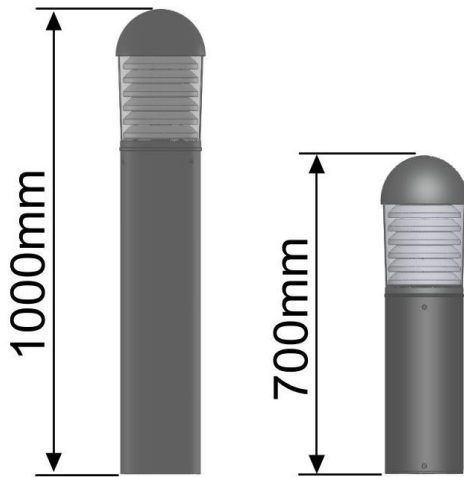

## Exterior Lights UK Ltd

The Penshurst is a classic IP55 rated Black Dome Head LED bollard creating, an energy efficient and stylish outdoor feature.

Manufactured from extruded die-cast aluminium, featuring louvres for optimum performance and a transparent strong UV stabilised polycarbonate diffuser.

## Features

- LED rating 2,640lm (4000K & 6000K).
- LED rating 2,233lm (3000K).
- Luminaire flux 1,848lm (4000K & 6000K).
- Luminaire flux 1,563lm (3000K).
- 3000K (WW), 4000K (NW) and 6000K (CW) colour temperature options.
- -20 to +40°C operating temperature (Emergency 0 to +40°C).
- LED life span > 100,000hrs.
- Osram LED and Osram driver.
- Easy access to LED and driver via a removable head.
- White coated steel Louvres for optimum performance and minimal upward light.
- Tamper proof fixings for increased vandal resistance.
- Manufactured from extruded die cast aluminium with strong UV stabilised polycarbonate lens.

## Dimensions