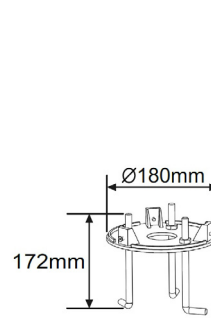

Fixing Options

FIX-0053