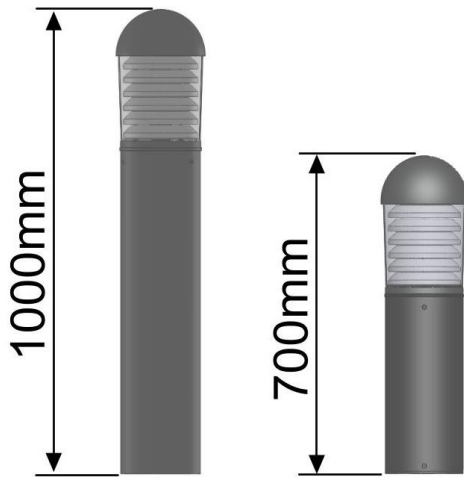

Dimensions