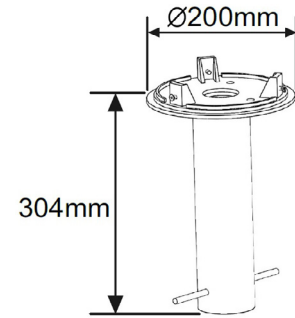

FIX-0054

Specifications

Penshurst 30W

Item Number	Description	Light Source	LED Rating (lm)	Total Wattage (W)	Colour Name	CCT (K)	CRI	Voltage (VAC)	Driver Current (mA)	Luminaire Flux (lm)	Luminaire Efficacy (lm/W)	Kg	Unit Colour
Standard													
NB30-A5C-00B	Penshurst-30W-LED-AC-6K-Std-Black	LED	3,920	30	CW	6K	Ra>70	220-240	525	2,744	91	7	Black
NB30-A5N-00B	Penshurst-30W-LED-AC-4K-Std-Black	LED	3,920	30	NW	4K	Ra>70	220-240	525	2,744	91	7	Black
NB30-A5W-00B	Penshurst-30W-LED-AC-3K-Std-Black	LED	3,316	30	WW	3K	Ra>80	220-240	525	2,321	77	7	Black
Standard - Emergency													
NB30-A5C-01B	Penshurst-30W-LED-AC-6K-Std-E3-Black	LED	3,920	30	CW	6K	Ra>70	220-240	525	2,744	91	8	Black
NB30-A5N-01B	Penshurst-30W-LED-AC-4K-Std-E3-Black	LED	3,920	30	NW	4K	Ra>70	220-240	525	2,744	91	8	Black
NB30-A5W-01B	Penshurst-30W-LED-AC-3K-Std-E3-Black	LED	3,316	30	WW	3K	Ra>80	220-240	525	2,321	77	8	Black
Standard - Mini Photocell													
NB30-A5C-04B	Penshurst-30W-LED-AC-6K-Std-M/Photocell-Black	LED	3,920	30	CW	6K	Ra>70	220-240	525	2,744	91	7	Black
NB30-A5N-04B	Penshurst-30W-LED-AC-4K-Std-M/Photocell-Black	LED	3,920	30	NW	4K	Ra>70	220-240	525	2,744	91	7	Black
NB30-A5W-04B	Penshurst-30W-LED-AC-3K-Std-M/Photocell-Black	LED	3,316	30	WW	3K	Ra>80	220-240	525	2,321	77	7	Black
Standard - Mini Photocell - Emergency													
NB30-A5C-10B	Penshurst-30W-LED-AC-6K-Std-M/Photocell-E3-Black	LED	3,920	30	CW	6K	Ra>70	220-240	525	2,744	91	8	Black
NB30-A5N-10B	Penshurst-30W-LED-AC-4K-Std-M/Photocell-E3-Black	LED	3,920	30	NW	4K	Ra>70	220-240	525	2,744	91	8	Black
NB30-A5W-10B	Penshurst-30W-LED-AC-3K-Std-M/Photocell-E3-Black	LED	3,316	30	WW	3K	Ra>80	220-240	525	2,321	77	8	Black