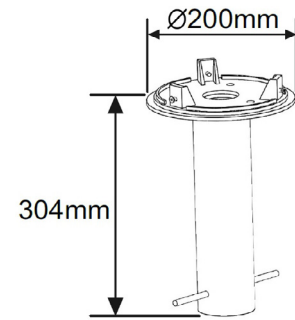

FIX-0054

Specifications

Penshurst 40W

Item Number	Description	Light Source	LED Rating (lm)	Total Wattage (W)	Colour Name	CCT (K)	CRI	Voltage (VAC)	Driver Current (mA)	Luminaire Flux (lm)	Luminaire Efficacy (lm/W)	Kg	Unit Colour
Standard													
NB40-A7C-00B	Penshurst-40W-LED-AC-6K-Std-Black	LED	5,168	40	CW	6K	Ra>70	220-240	700	3,618	90	7	Black
NB40-A7N-00B	Penshurst-40W-LED-AC-4K-Std-Black	LED	5,168	40	NW	4K	Ra>70	220-240	700	3,618	90	7	Black
NB40-A7W-00B	Penshurst-40W-LED-AC-3K-Std-Black	LED	4,372	40	WW	3K	Ra>80	220-240	700	3,060	77	7	Black
Standard - Emergency													
NB40-A7C-01B	Penshurst-40W-LED-AC-6K-Std-E3-Black	LED	5,168	40	CW	6K	Ra>70	220-240	700	3,618	90	8	Black
NB40-A7N-01B	Penshurst-40W-LED-AC-4K-Std-E3-Black	LED	5,168	40	NW	4K	Ra>70	220-240	700	3,618	90	8	Black
NB40-A7W-01B	Penshurst-40W-LED-AC-3K-Std-E3-Black	LED	4,372	40	WW	3K	Ra>80	220-240	700	3,060	77	8	Black
Standard - Mini Photocell													
NB40-A7C-04B	Penshurst-40W-LED-AC-6K-Std-M/Photocell-Black	LED	5,168	40	CW	6K	Ra>70	220-240	700	3,618	90	7	Black
NB40-A7N-04B	Penshurst-40W-LED-AC-4K-Std-M/Photocell-Black	LED	5,168	40	NW	4K	Ra>70	220-240	700	3,618	90	7	Black
NB40-A7W-04B	Penshurst-40W-LED-AC-3K-Std-M/Photocell-Black	LED	4,372	40	WW	3K	Ra>80	220-240	700	3,060	77	7	Black
Standard - Mini Photocell - Emergency													
NB40-A7C-10B	Penshurst-40W-LED-AC-6K-Std-M/Photocell-E3-Black	LED	5,168	40	CW	6K	Ra>70	220-240	700	3,618	90	8	Black
NB40-A7N-10B	Penshurst-40W-LED-AC-4K-Std-M/Photocell-E3-Black	LED	5,168	40	NW	4K	Ra>70	220-240	700	3,618	90	8	Black
NB40-A7W-10B	Penshurst-40W-LED-AC-3K-Std-M/Photocell-E3-Black	LED	4,372	40	WW	3K	Ra>80	220-240	700	3,060	77	8	Black