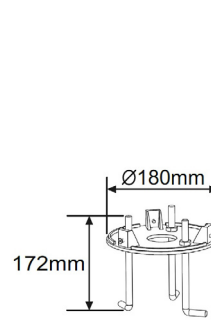

Fixing Options

FIX-0053