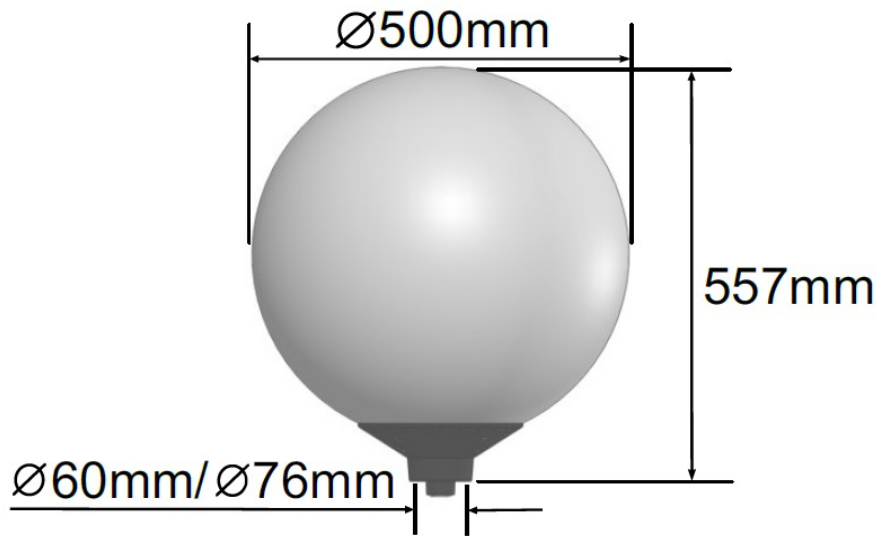

Specifications

Sandgate 30W

Item Number	Description	Light Source	LED Rating (lm)	Total Wattage (W)	CCT (K)	CRI	Voltage (VAC)	Driver Current (mA)	Luminaire Flux (lm)	Luminaire Efficacy (lm/W)	Kg	Unit Colour	Spigot Size (mm)
Standard - 76mm Spigot													
AL30-A3C-00W-76	Sandgate - 30W - LED - AC - 6K - Std - White - 76mm	LED	3,960	30	6K	Ra>70	220-240	350	2,950	98	5	White	76
AL30-A3N-00W-76	Sandgate - 30W - LED - AC - 4K - Std - White - 76mm	LED	3,960	30	4K	Ra>70	220-240	350	2,950	98	5	White	76
AL30-A3W-00W-76	Sandgate - 30W - LED - AC - 3K - Std - White - 76mm	LED	3,350	30	3K	Ra>80	220-240	350	2,496	83	5	White	76
Standard - 60mm Spigot													
AL30-A3C-00W-60	Sandgate - 30W - LED - AC - 6K - Std - White - 60mm	LED	3,960	30	6K	Ra>70	220-240	350	2,950	98	5	White	60
AL30-A3N-00W-60	Sandgate - 30W - LED - AC - 4K - Std - White - 60mm	LED	3,960	30	4K	Ra>70	220-240	350	2,950	98	5	White	60
AL30-A3W-00W-60	Sandgate - 30W - LED - AC - 3K - Std - White - 60mm	LED	3,350	30	3K	Ra>80	220-240	350	2,496	83	5	White	60
Standard - Mini Photocell - 76mm Spigot													
AL30-A3C-04W-76	Sandgate - 30W - LED - AC - 6K - Std - M/Photocell - White - 76mm	LED	3,960	30	6K	Ra>70	220-240	350	2,950	98	5	White	76
AL30-A3N-04W-76	Sandgate - 30W - LED - AC - 4K - Std - M/Photocell - White - 76mm	LED	3,960	30	4K	Ra>70	220-240	350	2,950	98	5	White	76
AL30-A3W-04W-76	Sandgate - 30W - LED - AC - 3K - Std - M/Photocell - White - 76mm	LED	3,350	30	3K	Ra>80	220-240	350	2,496	83	5	White	76
Standard - Mini Photocell - 60mm Spigot													
AL30-A3C-04W-60	Sandgate - 30W - LED - AC - 6K - Std - M/Photocell - White - 60mm	LED	3,960	30	6K	Ra>70	220-240	350	2,950	98	5	White	60
AL30-A3N-04W-60	Sandgate - 30W - LED - AC - 4K - Std - M/Photocell - White - 60mm	LED	3,960	30	4K	Ra>70	220-240	350	2,950	98	5	White	60
AL30-A3W-04W-60	Sandgate - 30W - LED - AC - 3K - Std - M/Photocell - White - 60mm	LED	3,350	30	3K	Ra>80	220-240	350	2,496	83	5	White	60