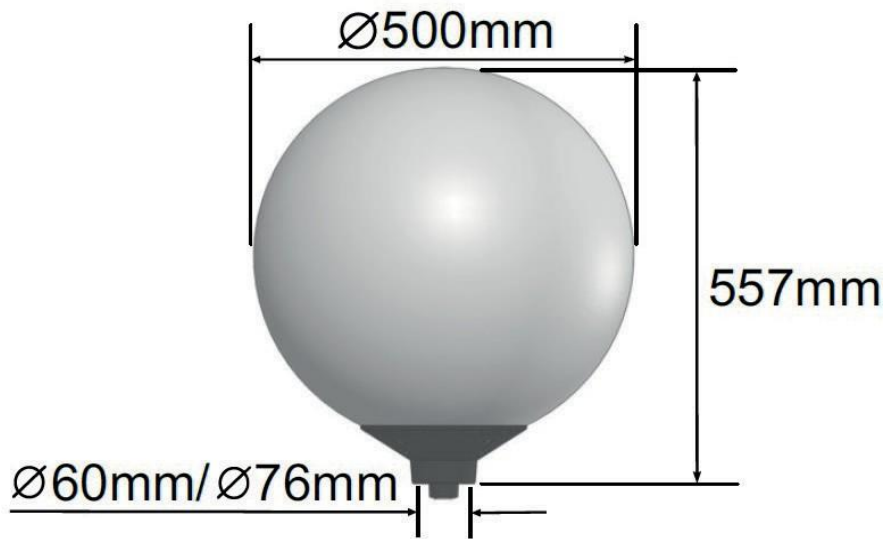

Specifications

Sandgate 45W

Item Number	Description	Light Source	LED Rating (lm)	Total Wattage (W)	CCT(K)	CRI	Voltage (VAC)	Driver Current (mA)	Luminaire Flux (lm)	Luminaire Efficacy (lm/W)	Kg	Unit Colour	Spigot Size (mm)
Standard - 76mm Spigot													
AL45-A5C-00W-76	Sandgate-45W-LED-AC-6K-Std-White-76mm	LED	5,880	45	6K	Ra>70	220-240	525	4,381	97	5	White	76
AL45-A5N-00W-76	Sandgate-45W-LED-AC-4K-Std-White-76mm	LED	5,880	45	4K	Ra>70	220-240	525	4,381	97	5	White	76
AL45-A5W-00W-76	Sandgate-45W-LED-AC-3K-Std-White-76mm	LED	4,974	45	3K	Ra>80	220-240	525	3,706	82	5	White	76
Standard - 60mm Spigot													
AL45-A5C-00W-60	Sandgate-45W-LED-AC-6K-Std-White-60mm	LED	5,880	45	6K	Ra>70	220-240	525	4,381	97	5	White	60
AL45-A5N-00W-60	Sandgate-45W-LED-AC-4K-Std-White-60mm	LED	5,880	45	4K	Ra>70	220-240	525	4,381	97	5	White	60
AL45-A5W-00W-60	Sandgate-45W-LED-AC-3K-Std-White-60mm	LED	4,974	45	3K	Ra>80	220-240	525	3,706	82	5	White	60
Standard - Mini Photocell - 76mm Spigot													
AL45-A5C-04W-76	Sandgate-45W-LED-AC-6K-Std-M/Photocell-White-76mm	LED	5,880	45	6K	Ra>70	220-240	525	4,381	97	5	White	76
AL45-A5N-04W-76	Sandgate-45W-LED-AC-4K-Std-M/Photocell-White-76mm	LED	5,880	45	4K	Ra>70	220-240	525	4,381	97	5	White	76
AL45-A5W-04W-76	Sandgate-45W-LED-AC-3K-Std-M/Photocell-White-76mm	LED	4,974	45	3K	Ra>80	220-240	525	3,706	82	5	White	76
Standard - Mini Photocell - 60mm Spigot													
AL45-A5C-04W-60	Sandgate-45W-LED-AC-6K-Std-M/Photocell-White-60mm	LED	5,880	45	6K	Ra>70	220-240	525	4,381	97	5	White	60
AL45-A5N-04W-60	Sandgate-45W-LED-AC-4K-Std-M/Photocell-White-60mm	LED	5,880	45	4K	Ra>70	220-240	525	4,381	97	5	White	60
AL45-A5W-04W-60	Sandgate-45W-LED-AC-3K-Std-M/Photocell-White-60mm	LED	4,974	45	3K	Ra>80	220-240	525	3,706	82	5	White	60