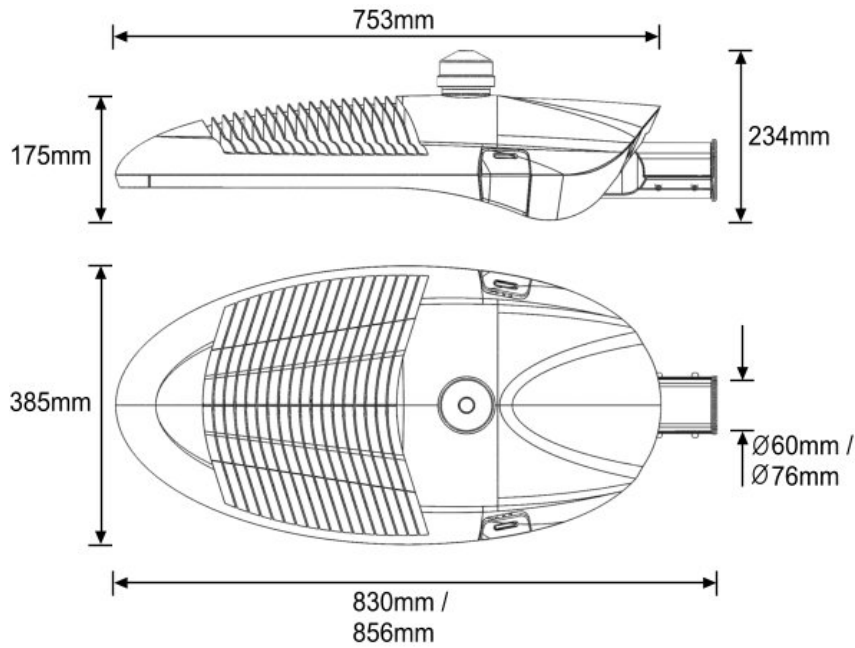

## Features

- LED rating 17,664lm (4000K & 6000K).
- LED rating 14,944lm (3000K).
- Luminaire flux 15,544lm (4000K & 6000K).
- Luminaire flux 13,150lm (3000K).
- 3000K (WW), 4000K (NW) and 6000K (CW) colour temperature options.
- -20 to +40°C operating temperature.
- LED Life span > 100,000hrs.
- Osram LED and Osram Driver.
- Post-top or side-entry, 60/76mm spigot options.
- Anti-corrosion die cast aluminium.
- Corrosion resistant polyester powder coating.
- Optimised optics for high uniformity and maximum spacing's between columns.
- Future proof design.

## Specifications