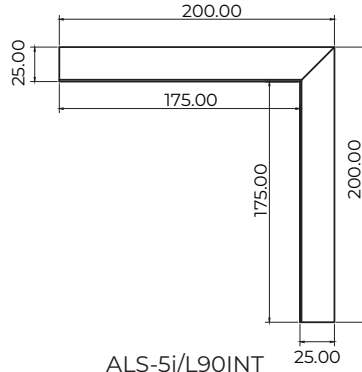

Recessed

Dimensions

Technical specification

Code	Description	Dimensions
ALS-5i/1M	Modular aluminium profile recessed SET	1m
ALS-5i/2M	Modular aluminium profile recessed SET	2m
ALS-5i/L90	90° Corner connector SET	20 X 20cm
ALS-5i/L90INT	90° Internal corner connector SET	20 X 20cm
ALS-5i/L90EXT	90° External corner connector SET	20 X 20cm
ALS-5i/X90	X shaped connector SET	40 X 40cm
ALS-5i/T90	T shaped connector SET	40 X 20cm
ALS-5i/L135	135° Angle connector SET	20 X 20cm
Construction	anodised aluminium 6063 * black * white	
IP rating	IP20	

Dimensions

ALS-5i/L90

ALS-5i/L90INT

ALS-5i/L90EXT

ALS-5i/X90

ALS-5i/T90

ALS-5i/L135

INTALITE UK
 148 - 154 Merton High Street;
 London, SW19 1AZ, UK
 Tel: +44 (0)20 8542 1471
 Fax: 0870 4211 763
www.intalite.co.uk
sales@intalite.co.uk

* dimensions are in mm