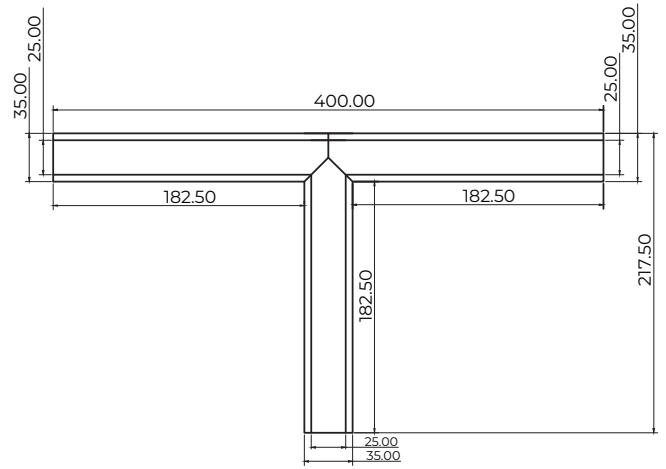

Recessed

Dimensions

Technical specification

Code	Description	Dimensions
ALS-5i/1M	Modular aluminium profile recessed SET	1m
ALS-5i/2M	Modular aluminium profile recessed SET	2m
ALS-5i/L90	90° Corner connector SET	20 X 20cm
ALS-5i/L90INT	90° Internal corner connector SET	20 X 20cm
ALS-5i/L90EXT	90° External corner connector SET	20 X 20cm
ALS-5i/X90	X shaped connector SET	40 X 40cm
ALS-5i/T90	T shaped connector SET	40 X 20cm
ALS-5i/L135	135° Angle connector SET	20 X 20cm
Construction	anodised aluminium 6063 * black * white	
IP rating	IP20	

Dimensions

ALS-5i/L90

ALS-5i/L90INT

ALS-5i/L90EXT

ALS-5i/X90

ALS-5i/T90

ALS-5i/L135

INTALITE UK
 148 - 154 Merton High Street;
 London, SW19 1AZ, UK
 Tel: +44 (0)20 8542 1471
 Fax: 0870 4211 763
www.intalite.co.uk
sales@intalite.co.uk

* dimensions are in mm