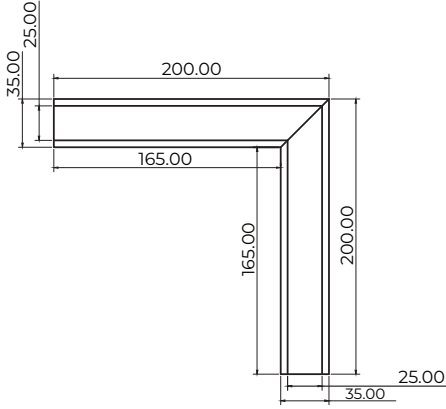

Recessed

Dimensions

Technical specification

Code	Description	Dimensions
ALS-5i/1M	Modular aluminium profile recessed SET	1m
ALS-5i/2M	Modular aluminium profile recessed SET	2m
ALS-5i/L90	90° Corner connector SET	20 X 20cm
ALS-5i/L90INT	90° Internal corner connector SET	20 X 20cm
ALS-5i/L90EXT	90° External corner connector SET	20 X 20cm
ALS-5i/X90	X shaped connector SET	40 X 40cm
ALS-5i/T90	T shaped connector SET	40 X 20cm
ALS-5i/L135	135° Angle connector SET	20 X 20cm
Construction	anodised aluminium 6063 * black * white	
IP rating	IP20	

Dimensions

ALS-5i/L90

ALS-5i/L90INT

ALS-5i/L90EXT

ALS-5i/X90

ALS-5i/T90

ALS-5i/L135

INTALITE UK
 148 - 154 Merton High Street;
 London, SW19 1AZ, UK
 Tel: +44 (0)20 8542 1471
 Fax: 0870 4211 763
www.intalite.co.uk
sales@intalite.co.uk

* dimensions are in mm