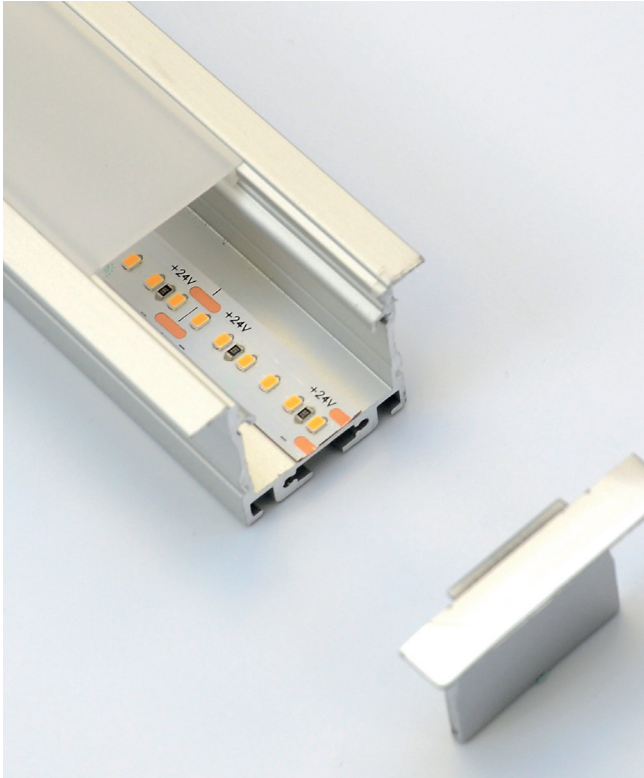

Modular aluminium profiles

ALS-5i

The latest versatile ALS-5i profile is ideal for many applications. It creates a continuous light effect through internal and external corners and angles, in recessed installations. It comes with a range of pre-made linear extensions and modular connectors ('T', 'L' and 'X' shapes and 135° version) making this ideal for perfecting the seamless effect.

Recessed

Dimensions

Technical specification

Code	Description	Dimensions
ALS-5i/1M	Modular aluminium profile recessed SET	1m
ALS-5i/2M	Modular aluminium profile recessed SET	2m
ALS-5i/L90	90° Corner connector SET	20 X 20cm
ALS-5i/L90INT	90° Internal corner connector SET	20 X 20cm
ALS-5i/L90EXT	90° External corner connector SET	20 X 20cm
ALS-5i/X90	X shaped connector SET	40 X 40cm
ALS-5i/T90	T shaped connector SET	40 X 20cm
ALS-5i/L135	135° Angle connector SET	20 X 20cm
Construction	anodised aluminium 6063 * black * white	
IP rating	IP20	

* available upon request, subject to MOQ
All sets include diffusers.

Accessories

Code	Item
AL-RAIL	Rail connector for ALS-5, ALS-5i, ALS-6i, ALP-6 & ALP-6e
ALS-5i/ENDCAPS	2 pcs of end caps for ALS-5i
ALS-5i/BRACKET	(x2) Mounting bracket for ALS-5i

* dimensions are in mm