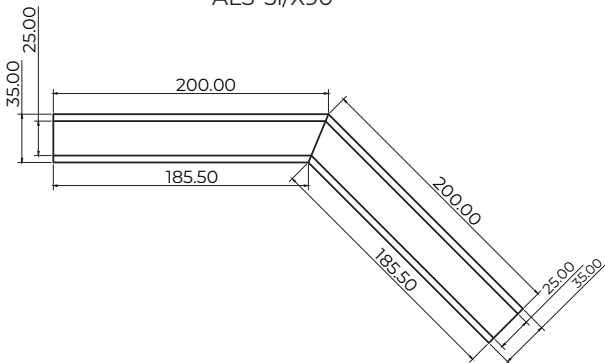

Recessed

Dimensions

Technical specification

Code	Description	Dimensions
ALS-5i/1M	Modular aluminium profile recessed SET	1m
ALS-5i/2M	Modular aluminium profile recessed SET	2m
ALS-5i/L90	90° Corner connector SET	20 X 20cm
ALS-5i/L90INT	90° Internal corner connector SET	20 X 20cm
ALS-5i/L90EXT	90° External corner connector SET	20 X 20cm
ALS-5i/X90	X shaped connector SET	40 X 40cm
ALS-5i/T90	T shaped connector SET	40 X 20cm
ALS-5i/L135	135° Angle connector SET	20 X 20cm
Construction	anodised aluminium 6063 * black * white	
IP rating	IP20	

Dimensions

ALS-5i/L90

ALS-5i/L90INT

ALS-5i/L90EXT

ALS-5i/X90

ALS-5i/T90

ALS-5i/L135

INTALITE UK
 148 - 154 Merton High Street;
 London, SW19 1AZ, UK
 Tel: +44 (0)20 8542 1471
 Fax: 0870 4211 763
www.intalite.co.uk
sales@intalite.co.uk

* dimensions are in mm