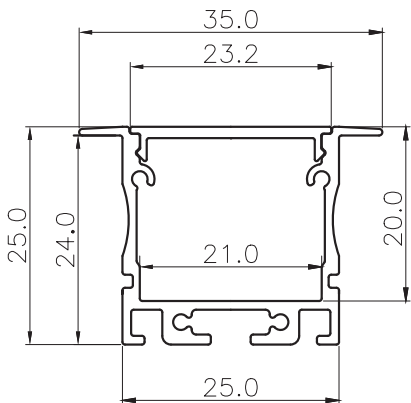

Modular aluminium profiles

ALS-5i

The latest versatile ALS-5i profile is ideal for many applications. It creates a continuous light effect through internal and external corners and angles, in recessed installations. It comes with a range of pre-made linear extensions and modular connectors ('T', 'L' and 'X' shapes and 135° version) making this ideal for perfecting the seamless effect.

Recessed

Dimensions

Technical specification

Code	Description	Dimensions
ALS-5i/1M	Modular aluminium profile recessed SET	1m
ALS-5i/2M	Modular aluminium profile recessed SET	2m
ALS-5i/L90	90° Corner connector SET	20 X 20cm
ALS-5i/L90INT	90° Internal corner connector SET	20 X 20cm
ALS-5i/L90EXT	90° External corner connector SET	20 X 20cm
ALS-5i/X90	X shaped connector SET	40 X 40cm
ALS-5i/T90	T shaped connector SET	40 X 20cm
ALS-5i/L135	135° Angle connector SET	20 X 20cm
Construction	anodised aluminium 6063 * black * white	
IP rating	IP20	

Dimensions

ALS-5i/L90

ALS-5i/L90INT

ALS-5i/L90EXT

ALS-5i/X90

ALS-5i/T90

ALS-5i/L135

INTALITE UK
 148 - 154 Merton High Street;
 London, SW19 1AZ, UK
 Tel: +44 (0)20 8542 1471
 Fax: 0870 4211 763
www.intalite.co.uk
sales@intalite.co.uk

* dimensions are in mm