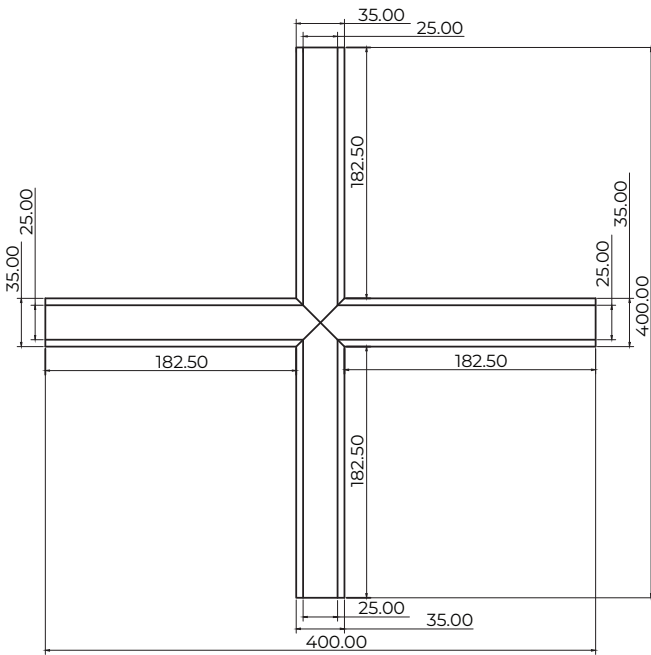

Recessed

Dimensions

Technical specification

Code	Description	Dimensions
ALS-5i/1M	Modular aluminium profile recessed SET	1m
ALS-5i/2M	Modular aluminium profile recessed SET	2m
ALS-5i/L90	90° Corner connector SET	20 X 20cm
ALS-5i/L90INT	90° Internal corner connector SET	20 X 20cm
ALS-5i/L90EXT	90° External corner connector SET	20 X 20cm
ALS-5i/X90	X shaped connector SET	40 X 40cm
ALS-5i/T90	T shaped connector SET	40 X 20cm
ALS-5i/L135	135° Angle connector SET	20 X 20cm
Construction	anodised aluminium 6063 * black * white	
IP rating	IP20	

Dimensions

ALS-5i/L90

ALS-5i/L90INT

ALS-5i/L90EXT

ALS-5i/X90

ALS-5i/T90

ALS-5i/L135

INTALITE UK
 148 - 154 Merton High Street;
 London, SW19 1AZ, UK
 Tel: +44 (0)20 8542 1471
 Fax: 0870 4211 763
www.intalite.co.uk
sales@intalite.co.uk

* dimensions are in mm