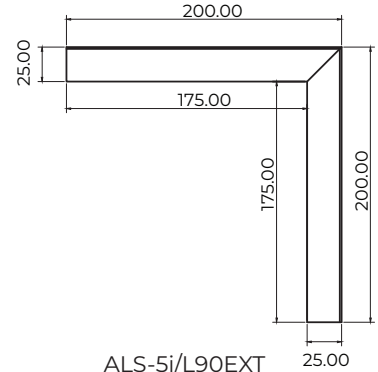

Recessed

Dimensions

Technical specification

Code	Description	Dimensions
ALS-5i/1M	Modular aluminium profile recessed SET	1m
ALS-5i/2M	Modular aluminium profile recessed SET	2m
ALS-5i/L90	90° Corner connector SET	20 X 20cm
ALS-5i/L90INT	90° Internal corner connector SET	20 X 20cm
ALS-5i/L90EXT	90° External corner connector SET	20 X 20cm
ALS-5i/X90	X shaped connector SET	40 X 40cm
ALS-5i/T90	T shaped connector SET	40 X 20cm
ALS-5i/L135	135° Angle connector SET	20 X 20cm
Construction	anodised aluminium 6063 * black * white	
IP rating	IP20	

Dimensions

ALS-5i/L90

ALS-5i/L90INT

ALS-5i/L90EXT

ALS-5i/X90

ALS-5i/T90

ALS-5i/L135

INTALITE UK
 148 - 154 Merton High Street;
 London, SW19 1AZ, UK
 Tel: +44 (0)20 8542 1471
 Fax: 0870 4211 763
www.intalite.co.uk
sales@intalite.co.uk

* dimensions are in mm