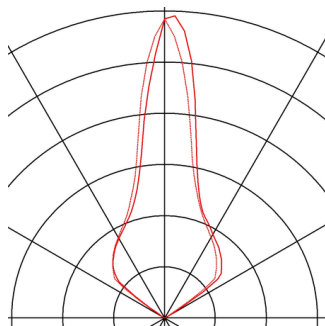

ROCCI 125

outdoor inground fitting, LED, 3000K, IP67, round, stainless steel 316, max. 6W

The inground fitting ROCCI 125 has a round stainless steel shade with a transparent glass cover and is fitted with a COB LED module. With protection class IP67, the luminaire is available with two shapes of shades and is suitable for outdoor use. The electrical connection is made directly to the 230V mains supply. A mounting pot is included in the delivery for simple assembly.

TECHNICAL DATA

Item no.:	227600
Lamps included	0
Primary nominal voltage	200-240V ~50Hz mA/V
Secondary power / secondary voltage	700 mA/V
Diameter	12.6 cm
Depth	12.7 cm
Installation diameter	11.3 cm
Installation depth	12.3 cm
Net weight	0.924 kg
Gross weight	1.078 kg
IP Code	IP 67
Safety class	I
Impact resistance class	IK08
Impact resistance	5 Joule
Assembly	Recessed
Assembly details	Ground
Wattage	8.6 W
Lumen	580 lm
Colour temperature	3000 Kelvin
Beam angle	120 °
CRI	>80
Binning	6