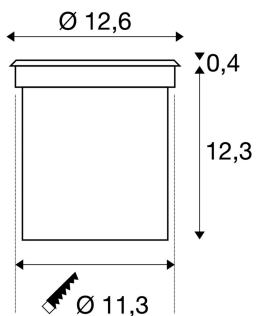

ROCCI 125

outdoor inground fitting, LED, 3000K, IP67, round, stainless steel 316, max. 6W

The inground fitting ROCCI 125 has a round stainless steel shade with a transparent glass cover and is fitted with a COB LED module. With protection class IP67, the luminaire is available with two shapes of shades and is suitable for outdoor use. The electrical connection is made directly to the 230V mains supply. A mounting pot is included in the delivery for simple assembly.

TECHNICAL DATA

Item no.:	227600
Lamps included	0
Primary nominal voltage	200-240V ~50Hz mA/V
Secondary power / secondary voltage	700 mA/V
Diameter	12.6 cm
Depth	12.7 cm
Installation diameter	11.3 cm
Installation depth	12.3 cm
Net weight	0.924 kg
Gross weight	1.078 kg
IP Code	IP 67
Safety class	I
Impact resistance class	IK08
Impact resistance	5 Joule
Assembly	Recessed
Assembly details	Ground
Wattage	8.6 W
Lumen	580 lm
Colour temperature	3000 Kelvin
Beam angle	120 °
CRI	>80
Binning	6