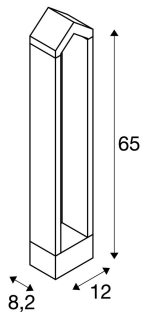

RASCALI 65 Pole

LED Outdoor floor stand, anthracite, 3000K

The RASCALI outdoor floor stand impresses with its unusual design and innovative LED light source. The luminaire is suitable for outdoor use because of its IP65 protection class. The range is completed with an appropriate wall light. The RASCALI is supplied ready for direct connection to 230V mains voltage supply.

TECHNICAL DATA

Item no.:	1000801
Lamps included	0
Primary nominal voltage	220-240V ~50Hz mA/V
Length	12.0 cm
Width	8.2 cm
Height	65.0 cm
Net weight	2.764 kg
Gross weight	3.212 kg
IP Code	IP 65
Safety class	I
Impact resistance class	IK02
Impact resistance	0,200000000000000001 Joule
Assembly	Surface
Assembly details	Ground
Wattage	8.0 W
Lumen	360 lm
Colour temperature	3000 Kelvin
CRI	>80
Binning	6
Service life	30000 h
BIG WHITE Page	565