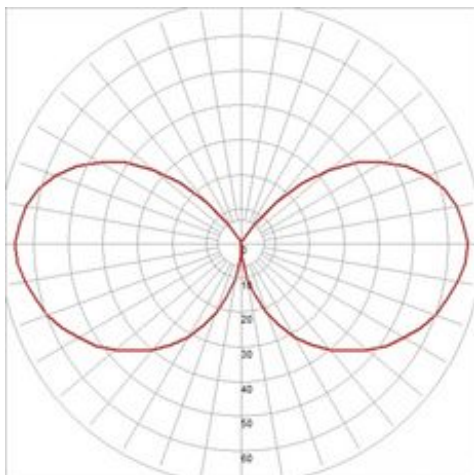

## ALPA MUSHROOM 40

outdoor floor stand, TC-(D,H,T,Q)SE, IP55, stone-grey, Ø/H 16/40 cm, max. 24W

Article number	228935
Light distribution type 1	direct-indirect
Light distribution type 3	rotationally symmetric
Feed-in capability	No
LBS code	TC(...)SE
Lamp	TC(...)SE
Lampholder / Socket	E27
Number of light sources	1
Lamp included	No
Height	40 cm
Diameter	16 cm
Net weight	0.891 kg
Gross weight	1.263 kg
Voltage	230 ~50 Volts
Max. wattage	24 Watt
Protection class	II
IP-rating	IP 55
Material	Aluminium/plastic PC
Colour	Stone-grey
Way of mounting	Surface floor mounting
Remark 1	Luminary surface made of polycarbonate
Remark 2	Maximum dimensions energy-saving lamp (Ø / L): 5.2 / 16 cm
Remark 3	Base Ø: 15 cm
Energy efficiency class	A++
fastCalcEnabled	No
ranking	200
Catalogue page	BIG WHITE 2017: 549

The aluminium-made floor stand of the ALPHA MUSHROOM 40 emits its light via one opalescent mushroom-shaped lamp head made from PC. With protection class IP55, it is suitable for outdoor use. As optional accessories for the colour and size versions available for the luminaire, we offer suitable earth spikes, concrete anchor sets, hanger bolt sets and a connection box for safe electrical connection within the round bollard. Connection is made to the 230V mains voltage. This luminaire is suitable for lamps of energy classes: A - A+