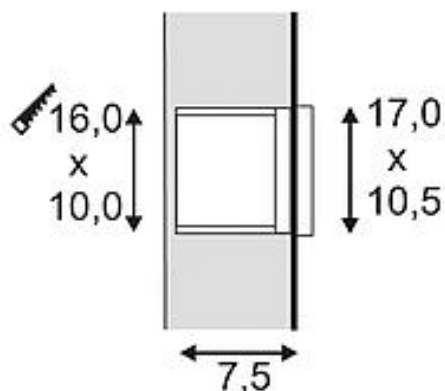

BRICK DOWNUNDER

outdoor recessed wall light, LED, 3000K, IP54, rectangular, silver-grey

Article number	229702
Feed-in capability	No
Lamp included	No
Installation length	10 cm
Installation width	16 cm
Installation depth	7.5 cm
Width	17 cm
Height	10.5 cm
Depth	7 cm
Net weight	0.85 kg
Gross weight	0.944 kg
Voltage	230V ~50Hz
Protection class	I
IP-rating	IP 54
Average lifespan	20000 Hours
Colour temperature	3000 Kelvin
Colour rendering index	> 80
Luminous flux	30 lm
Energy efficiency class	A++
Catalogue page	BIG WHITE 2019: 616
Colour	Silver-grey
Form	square
Light distribution type 1	direct
Material	Aluminium/glass
Way of mounting	Recessed mounted / Wall recessed

Articles of this series

229701 BRICK DOWNUNDER, outdoor recessed wall light, LED, 6500K, IP54, rectangular, silver-grey

Made from aluminium and equipped with powerful SMD LED recessed wall luminaire with indirect, glare-free light output. Rated IP54 it is suitable for outdoor use. Available in different colour versions, the electrical connection is made directly to 230V mains supply. For simplified mounting, a suitable installation housing is included. This luminaire contains built-in LED lamps. EEC: A - A++. The lamps cannot be changed in the luminaire.