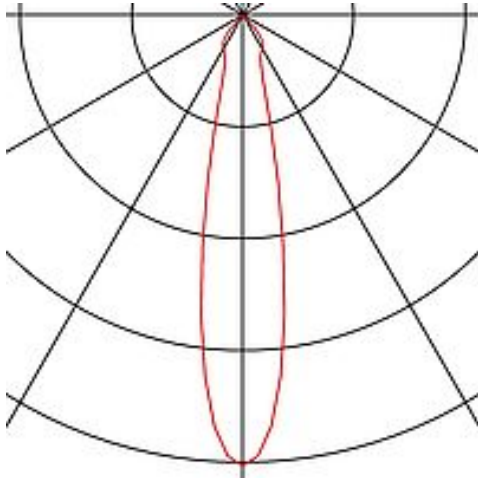

BIG THEO WALL

outdoor wall light, double-headed, LED, 3000K, Flood up/down, anthracite, W/H/D 13/27.5/13.5 cm

Article number	234505
Feed-in capability	No
Lamp included	Yes
Width	13 cm
Height	27.5 cm
Depth	13.5 cm
Net weight	2.2 kg
Gross weight	2.466 kg
Voltage	100-240 ~50/60 . 1000 Volts
Protection class	I
IP-rating	IP 44
Beam angle	24 Degree
Material	Aluminium/glass
Colour	anthracite
Way of mounting	Surface wall mounting
Average lifespan	30000 Hours
Colour temperature	3000 Kelvin
Colour rendering index	80
Luminous flux	4000 lm
Energy efficiency class	A++
Catalogue page	BIG WHITE 2018: 765

The BIG THEO WALL flood up/down LED wall light is made of aluminium and glass. Thanks to the position of the two built-in LEDs, the mounted luminaire produces two equal, but opposite, cones of light (UP/DOWN). It is suitable for use outdoors thanks to its IP44 protection class. Thanks to the built-in LED driver, the electrical connection of the luminaire, which comes in several colour versions, is made directly to the 230V mains supply. In addition, the BIG THEO series includes wall and ceiling lights and is therefore universally deployable. This luminaire includes built-in LED lamps. EEL: A - A++. The lamps in the luminaire cannot be replaced.