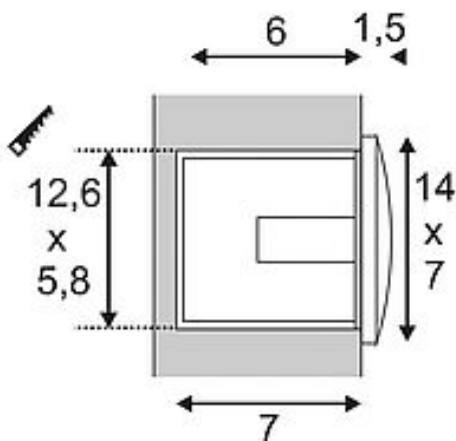

DOWNUNDER OUT LED M

outdoor recessed wall light, LED, 3000K, anthracite

Article number	233625
Feed-in capability	No
Lamp included	No
Installation length	12.6 cm
Installation width	5.8 cm
Installation depth	7 cm
Width	14 cm
Height	7 cm
Depth	5 cm
Net weight	0.322 kg
Gross weight	0.366 kg
Voltage	220-240V ~50/60Hz sec. 20mA
Protection class	I
IP-rating	IP 55
Average lifespan	20000 Hours
Colour temperature	3000 Kelvin
Colour rendering index	80
Luminous flux	85 lm
Energy efficiency class	A++
Colour	anthracite
Form	square
Light distribution type 1	direct
Light distribution type 2	symmetric
Light distribution type 3	indirect
Material	TBD

The DOWNUNDER OUT LED M recessed wall light is made of aluminium, and outfitted with high output SMD LEDs that produce downward directed, glare-free light emission. Thanks to its IP55 protection class, the luminaire is suitable for outdoor use. The luminaire is connected directly to the 230V mains supply. A mounting pot is included in the delivery for simple assembly.