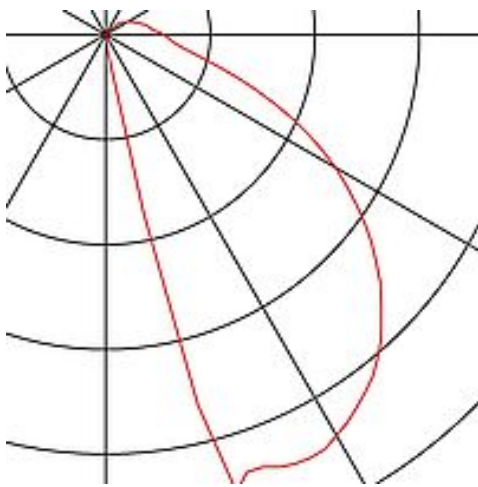

DOWNUNDER OUT LED S

outdoor recessed wall light, LED, 3000K, anthracite

Article number	233605
Feed-in capability	No
Lamp included	No
Installation length	8 cm
Installation width	7.5 cm
Installation depth	7 cm
Width	9 cm
Height	9 cm
Depth	5 cm
Net weight	0.244 kg
Gross weight	0.282 kg
Voltage	220-240V ~50/60Hz sec. 20mA
Protection class	I
IP-rating	IP 55
Average lifespan	20000 Hours
Colour temperature	3000 Kelvin
Colour rendering index	80
Luminous flux	25 lm
Energy efficiency class	A++
Way of mounting	Recessed mounted / Wall recessed
Colour	anthracite
Form	square
Light distribution type 1	direct
Light distribution type 2	symmetric
Light distribution type 3	indirect
Material	TBD

The DOWNUNDER OUT LED S recessed wall light is made of aluminium, and outfitted with high output SMD LEDs that produce downward directed, glare-free light emission. Thanks to its IP55 protection class, the luminaire is suitable for outdoor use. The luminaire is connected directly to the 230V mains supply. A mounting pot is included in the delivery for simple assembly.