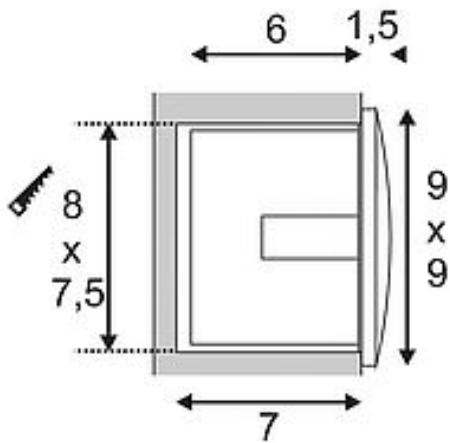

DOWNUNDER OUT LED S

outdoor recessed wall light, LED, 3000K, anthracite

Article number	233605
Feed-in capability	No
Lamp included	No
Installation length	8 cm
Installation width	7.5 cm
Installation depth	7 cm
Width	9 cm
Height	9 cm
Depth	5 cm
Net weight	0.244 kg
Gross weight	0.282 kg
Voltage	220-240V ~50/60Hz sec. 20mA
Protection class	I
IP-rating	IP 55
Average lifespan	20000 Hours
Colour temperature	3000 Kelvin
Colour rendering index	80
Luminous flux	25 lm
Energy efficiency class	A++
Way of mounting	Recessed mounted / Wall recessed
Colour	anthracite
Form	square
Light distribution type 1	direct
Light distribution type 2	symmetric
Light distribution type 3	indirect
Material	TBD

The DOWNUNDER OUT LED S recessed wall light is made of aluminium, and outfitted with high output SMD LEDs that produce downward directed, glare-free light emission. Thanks to its IP55 protection class, the luminaire is suitable for outdoor use. The luminaire is connected directly to the 230V mains supply. A mounting pot is included in the delivery for simple assembly.