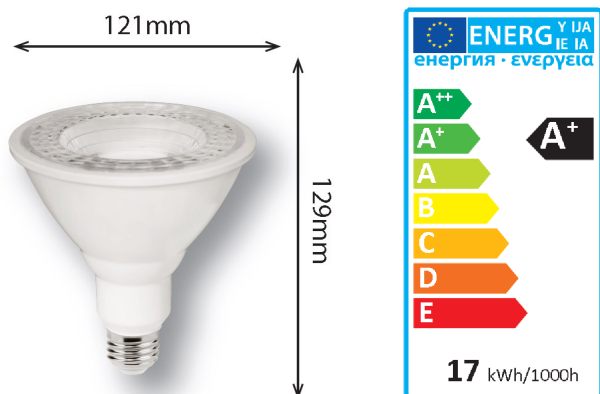

LED PAR38

PAR38, 17w, 1350lm, E27, 2700k, Non dimmable

AFFREF101

AFF-PAR38-1350LM-17W-E27-CLEAR

PRODUCT FEATURES

Excellent optical design to maintain outstanding light performance

Integrated heat sink for excellent heat efficiency

Retrofit lamp for easy installation

Up to 85% energy saving over Halogen lamps

High quality chip and driver for long life expectancy

Product SKU	AFFREF101
Wattage	17w
Voltage	220-240v
CAP	E27
Cover	Clear
Lumens (lm)	1350lm
Colour Temperature (k)	2700k
Equivalent Wattage	120w
Life Time	25,000 hours
Switching Cycles	15,000 hours
Energy Rating	A+
Dimmable?	Non dimmable

Beam Angle	35°
PF	>0.5
CRI (Ra)	80
Protection Class	IP20
Body Material	Aluminium & Plastic
Operational temperature	-20° - +40° C
Product Dimensions (LxD)	121 x 129mm
Product weight	193g
Inner Carton Quantity	10 units
Outer Carton Quantity	40 units
Minimum Order Quantity	10 units
Warranty	3 years