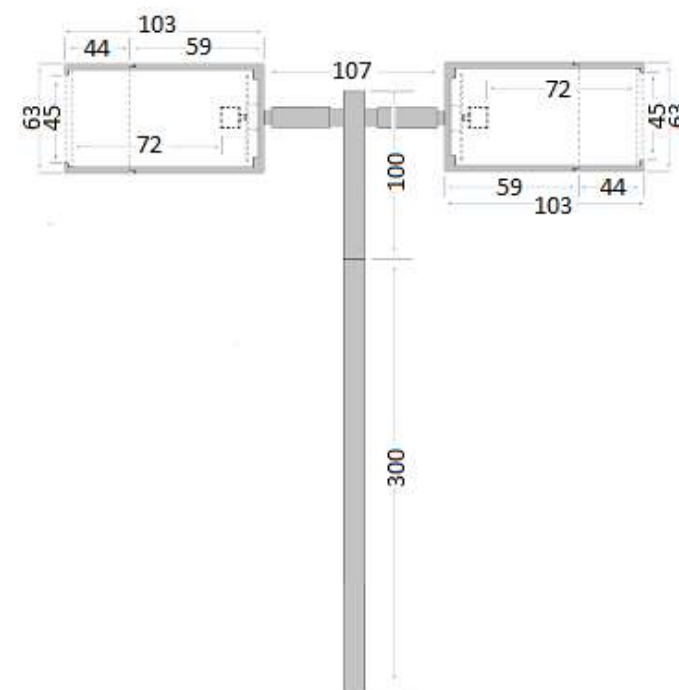

Elipta E6471S- Pole Spot Duo – Rustic Brown - 12v

Description

Elipta E6471 12v Pole Spot Duo is a pole-mounted twin spotlight ideal for uplighting trees and taller shrubs from amongst medium-height planting. It is also good for spotlighting features at ground level or washing light across a lawn, path or gravel area. It is fully adjustable, weatherproof to IP65 and fitted with a 1.5m heavy duty rubber cable.

It accepts MR16 LED lamps up to 7 watts, with space inside for an E4009 honeycomb glare louvre or a variety of clip-on filters.

Pole Spot Solo is supplied with the standard E6001 polycarbonate spike. The high-stability E6002 Tri-Spike which provides firm positioning in loose soils is suggested when using the optional E6011 30cm extension pole the height may be increased to 70cm. Order required spike mount separately.

Colour/ Finish	Rustic Brown Powder Coated Aluminium.
Exterior Dimensions	103mm x 63mm, not including 400mm pole.

IP65	Retrofit LED	12v MR16
Beam 15°-120°		12v Pre-wired 1.5m

Installation guidelines

1.5 metre of cable fitted. Order T9962 cable joint kit for connection to low voltage cable from a garden lighting transformer. Wire spike spotlights to transformer with 2.5mm² ground burial 2 core low voltage cable available in 50m (T9912) or 25m (T9913) packs: use T9910 4mm² cable for longer runs.