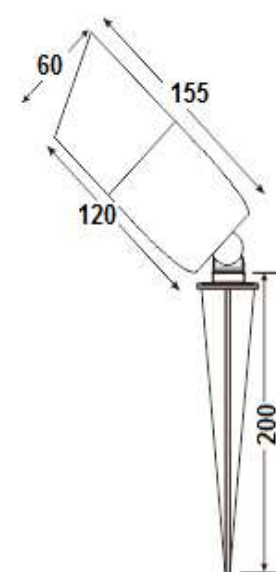

P8B- Taurus Spike Spotlight - 12v - Black

Description

P8B is a modern style textured black powder-coated aluminium garden spotlight. It has a finned spike and locking knuckle to hold the focus of the spotlight despite disturbance by gardening, children or animals, and a deep glare shield to hide the light source from view, even close to path or patio.

Colour/ Finish	Black powder coated aluminium.
Exterior Dimensions	155mm x 60mm, not including 200mm spike.

IP56	Retrofit LED	12v MR16	Dimmable
12v Pre-wired 1.5m	Beam 15°-120°	Plug & Play	

Installation guidelines

Connects to Plug&Play transformer via Plug&Play extensions cables, 3 or 5 way adaptors or junction box. An IP68 connection may be achieved by using either the GLWJB IP68 junction box or GLWCC waterproof cable connector.