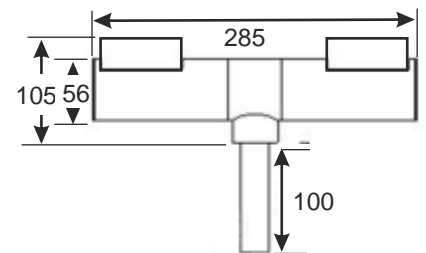

< Wall-washing with Microflood twin halogen floodlight using two 35w lamps makes a feature of this wisteria-clad wall

< E6002 Tri-spike

30cm high-stability spike mount for loose soils and tall lights. Black powder-coated stainless steel

E6001 polycarbonate spike-mount >

Microflood & Pole Spot spike-mounts & accessories

E4010	58mm honeycomb glare louvre	
E6001	Black polycarbonate mounting spike	
E6002	Tri-spike high stability ground spike	
E6011	30cm pole extension	Stainless steel
E6021	30cm pole extension	Natural copper
E6031	30cm pole extension	Black
E6071	30cm pole extension	Rustic brown