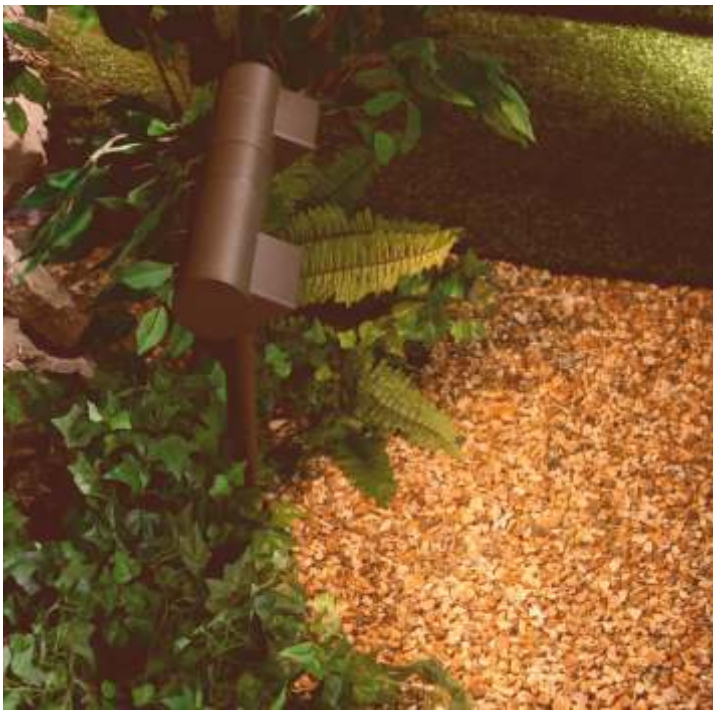

Microflood

12v twin halogen floodlight with optional extension poles for wall-washing and crosslighting

For two 20-50w halogen lamps or CAPLED I.e.d. lamp

E6271 Microflood is a 12v floodlight with 2 independently adjustable heads, providing overlapping beams ideal for uplighting hedge screens and taller shrubs or washing light across a lawn, path or gravel area. Each floodlight head can be adjusted or removed from the body for lamp replacement by twisting to release it from the twin retaining "O" rings. **Microflood** is weatherproof to IP66, fitted with a 1.5m rubber cable and accepts two 20w, 35w or 50w halogen capsule lamps. **CAPLED3WW** I.e.d. lamp is a low-energy alternative providing the equivalent of a 20w halogen capsule lamp for power consumption of 3.2w. The rustic brown powder-coated aluminium finish is inconspicuous amongst planting and in woody settings. **E6002 Tri-spike** 30cm high stability spike mount is recommended for use with 30cm extension poles which convert **Microflood** to 50cm or 80cm height amongst taller planting or for crosslighting downwards. **Microflood is supplied without mount to permit selection of alternative polycarbonate spike or tri-spike: see below for options.**

Use **T9962** cable joint kit for connection to 2.5mm² low voltage cable or **T9963** cable splice kit for connection to T9910 4mm² cable from a garden lighting transformer. Use T9910 4mm² cable for longer runs or for use with twin 50w lamps.

Order lamps, cable joint/splice kit, extension poles & mount separately