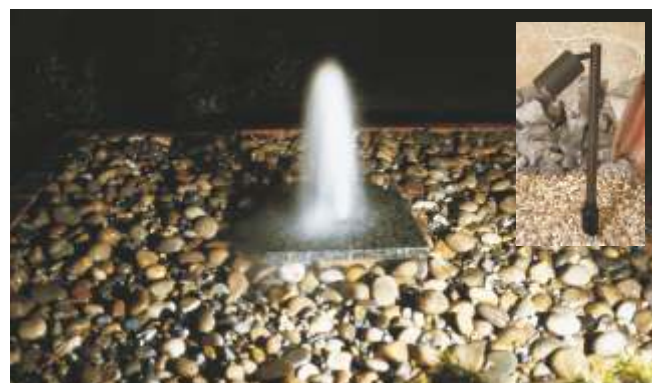

Microflood

12v twin halogen floodlight with optional extension poles for wall-washing and crosslighting

For two 20-50w halogen lamps or CAPLED I.e.d. lamp

E6271 Microflood is a 12v floodlight with 2 independently adjustable heads, providing overlapping beams ideal for uplighting hedge screens and taller shrubs or washing light across a lawn, path or gravel area. Each floodlight head can be adjusted or removed from the body for lamp replacement by twisting to release it from the twin retaining "O" rings. **Microflood** is weatherproof to IP66, fitted with a 1.5m rubber cable and accepts two 20w, 35w or 50w halogen capsule lamps. **CAPLED3WW** I.e.d. lamp is a low-energy alternative providing the equivalent of a 20w halogen capsule lamp for power consumption of 3.2w. The rustic brown powder-coated aluminium finish is inconspicuous amongst planting and in woody settings. **E6002 Tri-spike** 30cm high stability spike mount is recommended for use with 30cm extension poles which convert **Microflood** to 50cm or 80cm height amongst taller planting or for crosslighting downwards. **Microflood is supplied without mount to permit selection of alternative polycarbonate spike or tri-spike: see below for options.**