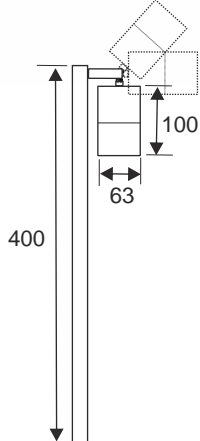

Pole Spots

40cm, 70cm or 100cm high pole spotlights for 12v MR16 35w standard or Powersaver halogen lamps or I.e.d. lamps

Pole Spots feature a longer body to shield the lamp from view and provide good glare protection. Models include single or twin 12v spotlight on a 40cm tubular stem - ideal for uplighting trees or taller shrubs from amongst planting, spotlighting features at ground level or washing light across a lawn or path. 30cm extension stems are available to increase the total height to 70cm or 1m, for which the **E6002** High-stability Tri-Spike is recommended. **Pole Spot Solo** and **Pole Spot Duo** are weatherproof to IP66, fitted with a 1.5m rubber cable and accept an MR16 35w halogen or I.e.d. lamp. Use a **Powersaver** 35w lamp to provide the equivalent light output of a standard 50w halogen lamp. There is space inside the spotlight to fit a **E4010** honeycomb glare louvre or a clip-on MR16 spread lens, frosted lens or colour filter onto the lamp. Pole spotlights require T9962 cable joint kit to connect to 2.5mm low voltage cable.

Pole Spots are supplied without mount to permit selection of alternative polycarbonate spike or tri-spike: see next page for options. Order lamp, cable joint kit and mount separately

< **E6321 Pole Spot Solo** in natural copper with **E6001** polycarbonate spike mount

Above: rustic brown pole spotlight with 30cm extension pole and high stability Tri-spike options. Below: a small water feature is crosslit by a pole spotlight tucked into adjacent foliage

- 12v
- LED
- 35w
- IP66