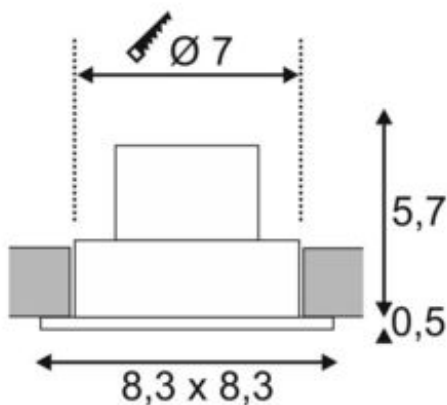

## PATTA-F recessed ceiling light

square, matt black, 9W, 38°, 3000K, incl. driver

|                           |                           |
|---------------------------|---------------------------|
| Article number            | 114450                    |
| Feed-in capability        | No                        |
| Number of light sources   | 1                         |
| Lamp included             | Yes                       |
| Installation diameter     | 7 cm                      |
| Installation depth        | 7 cm                      |
| Length                    | 8.3 cm                    |
| Width                     | 8.3 cm                    |
| Height                    | 6.2 cm                    |
| Net weight                | 0.335 kg                  |
| Gross weight              | 0.401 kg                  |
| Voltage                   | 230 Volts                 |
| Max. wattage              | 12 Watt                   |
| Protection class          | II                        |
| Beam angle                | 38 Degree                 |
| Average lifespan          | 40000 Hours               |
| Colour temperature        | 3000 Kelvin               |
| Colour rendering index    | 80                        |
| Luminous flux             | 630 lm                    |
| Energy efficiency class   | A+                        |
| Lamp                      | COB LED module            |
| Material                  | Aluminium / Glass         |
| Colour                    | matt black                |
| Way of mounting           | Recessed ceiling mounting |
| Light distribution type 1 | direct                    |
| Light distribution type 3 | rotationally symmetric    |