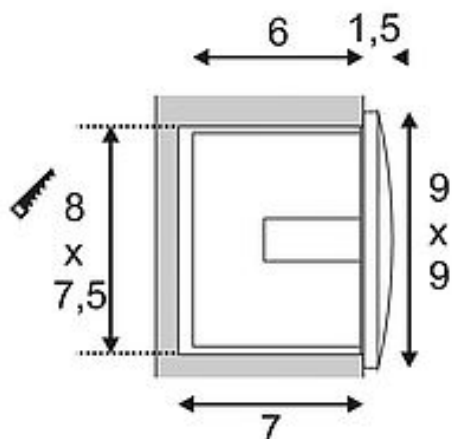

SLV DOWNUNDER OUT LED S
outdoor recessed wall light, LED, 3000K, white

Article number	233601
Feed-in capability	No
Lamp included	No
Installation length	8 cm
Installation width	7.5 cm
Installation depth	7 cm
Width	9 cm
Height	9 cm
Depth	5 cm
Net weight	0.252 kg
Gross weight	0.293 kg
Voltage	220-240V ~50/60Hz sec. 20mA
Protection class	I
IP-rating	IP 55
Average lifespan	20000 Hours
Colour temperature	3000 Kelvin
Colour rendering index	80
Luminous flux	40 lm
Energy efficiency class	A++
Colour	white
Form	square
Light distribution type 1	direct
Light distribution type 2	symmetric
Light distribution type 3	indirect
Material	TBD

The DOWNUNDER OUT LED S recessed wall light is made of aluminium, and outfitted with high output SMD LEDs that produce downward directed, glare-free light emission. Thanks to its IP55 protection class, the luminaire is suitable for outdoor use. The luminaire is connected directly to the 230V mains supply. A mounting pot is included in the delivery for simple assembly.