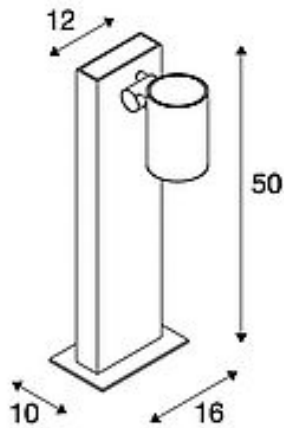

## ENOLA\_C POLE

outdoor floor stand, LED, 3000K, IP55, anthracite, 35°

Article number	228545
Product family	ENOLA C
Feed-in capability	No
Lamp included	No
Tilt range	45 Degree
Length	18.7 cm
Width	12 cm
Height	51 cm
Net weight	2.451 kg
Gross weight	3.156 kg
Voltage	100-240V ~50/60Hz sec. 500mA
Protection class	II
IP-rating	IP 55
Beam angle	35 Degree
Average lifespan	30000 Hours
Colour temperature	3000 Kelvin
Colour rendering index	80
Luminous flux	800 lm
Energy efficiency class	A++
Colour	anthracite
Form	square
Light distribution type 1	direct
Light distribution type 2	rotational symmetric
Material	Aluminium/glass