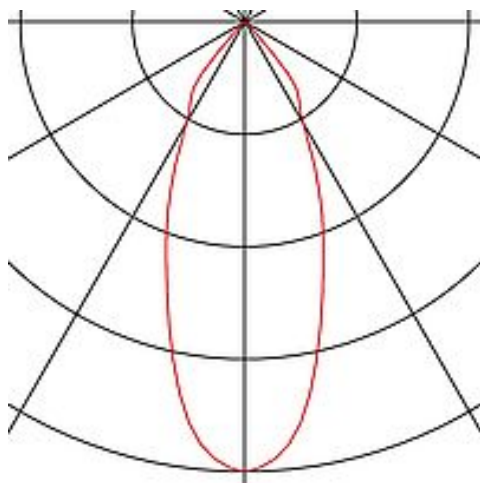

## ENOLA\_C POLE

outdoor floor stand, LED, 3000K, IP55, anthracite, 35°

Article number	228545
Product family	ENOLA C
Feed-in capability	No
Lamp included	No
Tilt range	45 Degree
Length	18.7 cm
Width	12 cm
Height	51 cm
Net weight	2.451 kg
Gross weight	3.156 kg
Voltage	100-240V ~50/60Hz sec. 500mA
Protection class	II
IP-rating	IP 55
Beam angle	35 Degree
Average lifespan	30000 Hours
Colour temperature	3000 Kelvin
Colour rendering index	80
Luminous flux	800 lm
Energy efficiency class	A++
Colour	anthracite
Form	square
Light distribution type 1	direct
Light distribution type 2	rotational symmetric
Material	Aluminium/glass