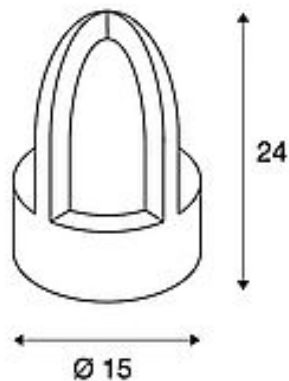

Articles of this series

229020 RUSTY 40, outdoor floor stand, TC-DSE, IP55, round, rusted iron, Ø/H 19/40 cm, max. 11W

229021 RUSTY 70, outdoor floor stand, TC-DSE, IP55, round, rusted iron, Ø/H 19/70 cm, max. 11W

229410 RUSTY SLOT 50, outdoor floor stand, TC-DSE, IP44, rusted iron, L/W/H 12/12/50 cm, max. 11W

229411 RUSTY SLOT 80, outdoor floor stand, TC-DSE, IP44, rusted iron, L/W/H 12/12/80 cm, max. 11W

229420 RUSTY SQUARE 40, outdoor floor stand, TC-DSE, IP55, square, rusted iron, L/W/H 12/12/40 cm, max. 11W

229421 RUSTY SQUARE 70, outdoor floor stand, TC-DSE, IP55, square, rusted iron, L/W/H 12/12/71 cm, max. 11W

230090 RUSTY PATHLIGHT, outdoor floor stand, energy-saving lamp, GX53, IP44, rusted iron, max. 9W

229431 RUSTY CONE 40, outdoor floor stand, TC-DSE, IP54, round, rusted iron, Ø/H 15/40 cm, max. 11W

229432 RUSTY CONE 70, outdoor floor stand, TC-DSE, IP54, round, rusted iron, Ø/H 15/70 cm, max. 11W

233407 RUSTY 40, outdoor floor stand, LED, 3000K, round, rusted iron, Ø/H 19/40 cm

233427 RUSTY SQUARE 40, outdoor floor stand, LED, 3000K, square, rusted iron, L/W/H 12/12/40

233457 RUSTY SLOT 80, outdoor floor stand, LED, 3000K, rusted iron, L/W/H 12/12/80 cm

233417 RUSTY 70, outdoor floor stand, LED, 3000K, round, rusted iron, Ø/H 19/70 cm

233437 RUSTY SQUARE 70, outdoor floor stand, LED, 3000K, square, rusted iron, L/W/H 12/12/71

233447 RUSTY SLOT 50, outdoor floor stand, LED, 3000K, rusted iron, L/W/H 12/12/50 cm