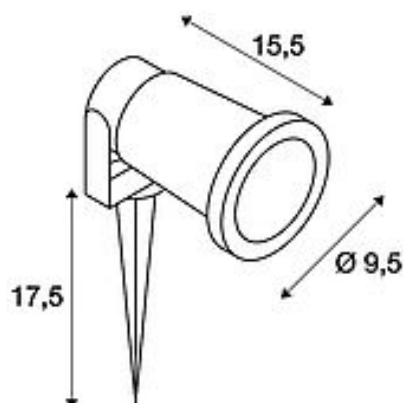

NAUTILUS SPIKE

outdoor spike luminaire, QPAR51, IP65, black, max. 11W, incl. 1.5m cable with plug

Article number	227410
Product family	NAUTILUS
Feed-in capability	No
Lampholder / Socket	GU10
Number of light sources	1
Lamp included	No
Tilt range	180 Degree
Length	13 cm
Diameter	9.5 cm
Net weight	0.59 kg
Gross weight	0.648 kg
Voltage	230V ~50Hz
Max. wattage	11 Watt
Protection class	I
IP-rating	IP 65
Energy efficiency class	A++
Lamp	LED GU10 51mm
Colour	black
Form	others
Light distribution type 1	direct
Material	Aluminium
Type of plug	IP Schuko plug