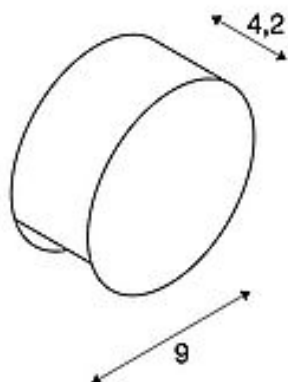

PEMA

wall light, LED, 3000K, anthracite, 3,3W

Article number	231015
Feed-in capability	No
Lamp included	No
Depth	4.2 cm
Diameter	9 cm
Net weight	0.3 kg
Gross weight	0.344 kg
Voltage	230V ~50Hz
Protection class	I
IP-rating	IP 44
Average lifespan	30000 Hours
Colour temperature	3000 Kelvin
Colour rendering index	80
Luminous flux	125 lm
Energy efficiency class	A++
Way of mounting	Surface mounted / Wall mounted
Colour	anthracite
Form	round
Light distribution type 1	indirect
Light distribution type 2	symmetric
Material	Aluminium/glass

The PEMA wall light is equipped with a high-performance power LED available in warm white light colour version. The electrical connection of the luminaire, which is made from aluminium, is made directly to the 230V mains supply. Thanks to its IP44 protection class, the luminaire is suitable for outdoor use. This luminaire contains built-in LED lamps. EEL A - A++ The lamps in the luminaire cannot be replaced.