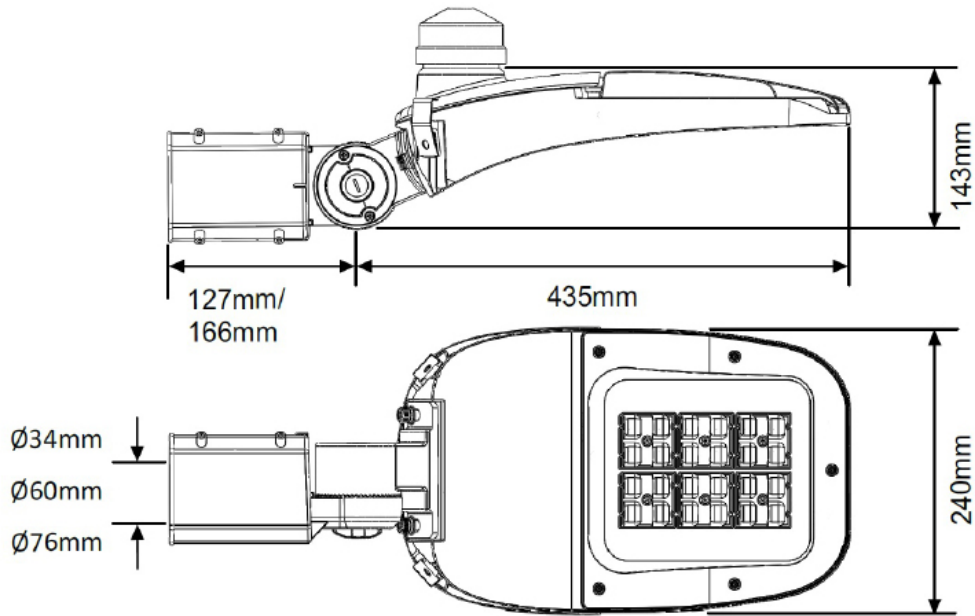

Specifications

Bodium 50W

Item Number	Description	Light Source	LED Rating (lm)	Total Wattage(W)	Colour Name	CCT (K)	CRI	Voltage	Drive Current	Luminaire Flux (lm)	Luminaire Efficacy (lm/W)	Kg	Unit Colour (RAL)	Spigot Size (mm)	
Standard - 6K															
F50-A6C-00G-34	Bodium-50W-LED-AC-6K-Std-Grey-34mm	LED	7,272	50	CW	6K	Ra>70	220-240	680	6,399	128	6.0	Grey	34	
F50-A6C-00G-60	Bodium-50W-LED-AC-6K-Std-Grey-60mm	LED	7,272	50	CW	6K	Ra>70	220-240	680	6,399	128	6.0	Grey	60	
F50-A6C-00G-76	Bodium-50W-LED-AC-6K-Std-Grey-76mm	LED	7,272	50	CW	6K	Ra>70	220-240	680	6,399	128	6.0	Grey	76	
Standard - 4K															
F50-A6N-00G-34	Bodium-50W-LED-AC-4K-Std-Grey-34mm	LED	7,272	50	NW	4K	Ra>70	220-240	680	6,399	128	6.0	Grey	34	
F50-A6N-00G-60	Bodium-50W-LED-AC-4K-Std-Grey-60mm	LED	7,272	50	NW	4K	Ra>70	220-240	680	6,399	128	6.0	Grey	60	
F50-A6N-00G-76	Bodium-50W-LED-AC-4K-Std-Grey-76mm	LED	7,272	50	NW	4K	Ra>70	220-240	680	6,399	128	6.0	Grey	76	
Standard - 3K															
F50-A6W-00G-34	Bodium-50W-LED-AC-3K-Std-Grey-34mm	LED	6,144	50	WW	3K	Ra>80	220-240	680	5,407	108	6.0	Grey	34	
F50-A6W-00G-60	Bodium-50W-LED-AC-3K-Std-Grey-60mm	LED	6,144	50	WW	3K	Ra>80	220-240	680	5,407	108	6.0	Grey	60	
F50-A6W-00G-76	Bodium-50W-LED-AC-3K-Std-Grey-76mm	LED	6,144	50	WW	3K	Ra>80	220-240	680	5,407	108	6.0	Grey	76	
Standard - Nema Socket - 6K															
F50-A6C-05G-34	Bodium-50W-LED-AC-6K-Std-Nema Socket-Grey-34mm	LED	7,272	50	CW	6K	Ra>70	220-240	680	6,399	128	6.0	Grey	34	
F50-A6C-05G-60	Bodium-50W-LED-AC-6K-Std-Nema Socket-Grey-60mm	LED	7,272	50	CW	6K	Ra>70	220-240	680	6,399	128	6.0	Grey	60	
F50-A6C-05G-76	Bodium-50W-LED-AC-6K-Std-Nema Socket-Grey-76mm	LED	7,272	50	CW	6K	Ra>70	220-240	680	6,399	128	6.0	Grey	76	
Standard - Nema Socket - 4K															
F50-A6N-05G-34	Bodium-50W-LED-AC-4K-Std-Nema Socket-Grey-34mm	LED	7,272	50	NW	4K	Ra>70	220-240	680	6,399	128	6.0	Grey	34	
F50-A6N-05G-60	Bodium-50W-LED-AC-4K-Std-Nema Socket-Grey-60mm	LED	7,272	50	NW	4K	Ra>70	220-240	680	6,399	128	6.0	Grey	60	
F50-A6N-05G-76	Bodium-50W-LED-AC-4K-Std-Nema Socket-Grey-76mm	LED	7,272	50	NW	4K	Ra>70	220-240	680	6,399	128	6.0	Grey	76