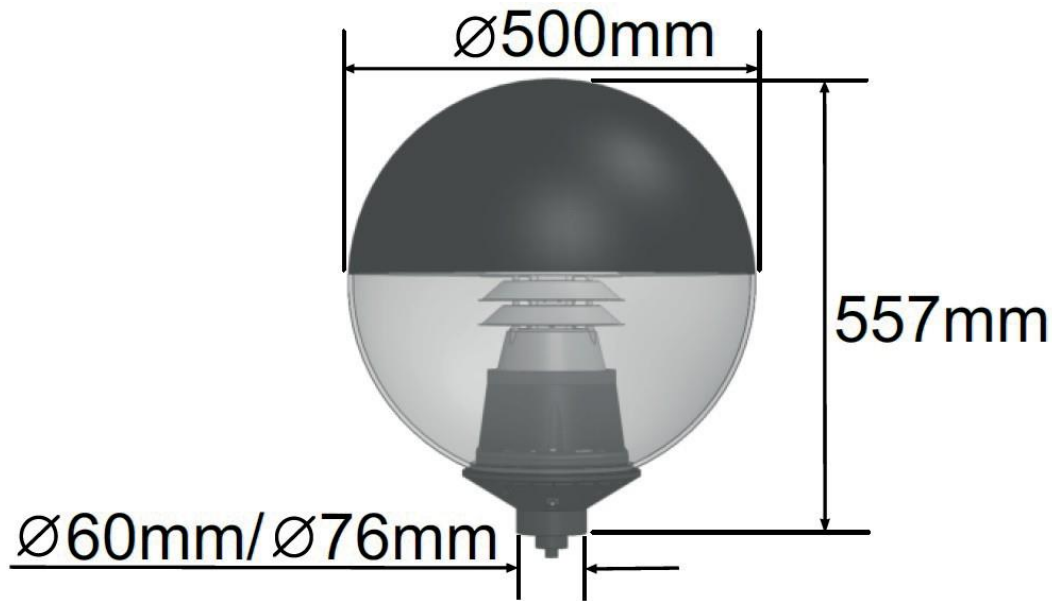

Specifications

Smarden 45W

Item Number	Description	Light Source	LED Rating (lm)	Total Wattage (W)	Colour Name	CCT(K)	CRI	Voltage (VAC)	Driver Current (mA)	Luminaire Flux (lm)	Luminaire Efficacy (lm/W)	Kg	Unit Colour	Spigot Size (mm)	
Standard - Black Top															
JG45-A5C-00B-60	Smarden-45W-LED-AC-6K-Std-Black-60mm	LED	5,880	45	CW	6K	Ra>70	220-240	525	5,116	114	5	Black	60	
JG45-A5C-00B-76	Smarden-45W-LED-AC-6K-Std-Black-76mm	LED	5,880	45	CW	6K	Ra>70	220-240	525	5,116	114	5	Black	76	
JG45-A5N-00B-60	Smarden-45W-LED-AC-4K-Std-Black-60mm	LED	5,880	45	NW	4K	Ra>70	220-240	525	5,116	114	5	Black	60	
JG45-A5N-00B-76	Smarden-45W-LED-AC-4K-Std-Black-76mm	LED	5,880	45	NW	4K	Ra>70	220-240	525	5,116	114	5	Black	76	
JG45-A5W-00B-60	Smarden-45W-LED-AC-3K-Std-Black-60mm	LED	4,974	45	WW	3K	Ra>80	220-240	525	4,328	96	5	Black	60	
JG45-A5W-00B-76	Smarden-45W-LED-AC-3K-Std-Black-76mm	LED	4,974	45	WW	3K	Ra>80	220-240	525	4,328	96	5	Black	76	
Standard - Silver Top															
JG45-A5C-00S-60	Smarden-45W-LED-AC-6K-Std-Silver-60mm	LED	5,880	45	CW	6K	Ra>70	220-240	525	5,116	114	5	Silver	60	
JG45-A5C-00S-76	Smarden-45W-LED-AC-6K-Std-Silver-76mm	LED	5,880	45	CW	6K	Ra>70	220-240	525	5,116	114	5	Silver	76	
JG45-A5N-00S-60	Smarden-45W-LED-AC-4K-Std-Silver-60mm	LED	5,880	45	NW	4K	Ra>70	220-240	525	5,116	114	5	Silver	60	
JG45-A5N-00S-76	Smarden-45W-LED-AC-4K-Std-Silver-76mm	LED	5,880	45	NW	4K	Ra>70	220-240	525	5,116	114	5	Silver	76	
JG45-A5W-00S-60	Smarden-45W-LED-AC-3K-Std-Silver-60mm	LED	4,974	45	WW	3K	Ra>80	220-240	525	4,328	96	5	Silver	60	
JG45-A5W-00S-76	Smarden-45W-LED-AC-3K-Std-Silver-76mm	LED	4,974	45	WW	3K	Ra>80	220-240	525	4,328	96	5	Silver	76