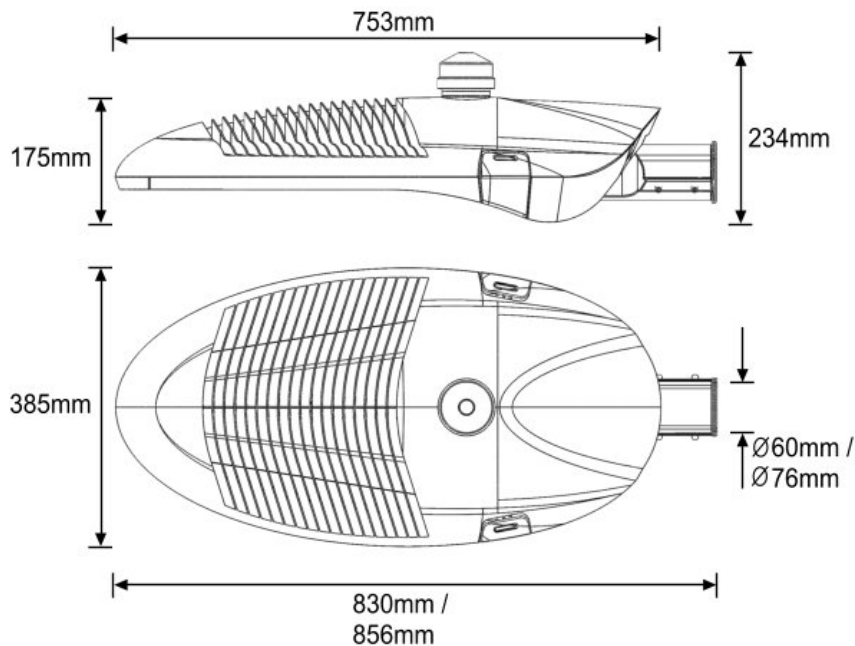

Specifications

Wadhurst 200W

Item Number	Description	Light Source	LED Rating (lm)	Total Wattage(W)	Colour Name	CCT (K)	CRI	Voltage (VAC)	Drive Current	Luminaire Flux (lm)	Luminaire Efficacy (lm/W)	Kg	Unit Colour	Spigot Size (mm)
Standard-Grey-6K														
CQ200-A5C-00G-60	Wadhurst-200W-LED-AC-6K-Std-Grey-60mm	LED	31,360	200	CW	6K	Ra>70	220-240	525	27,597	138	14.5	Grey	60
CQ200-A5C-00G-76	Wadhurst-200W-LED-AC-6K-Std-Grey-76mm	LED	31,360	200	CW	6K	Ra>70	220-240	525	27,597	138	14.5	Grey	76
Standard-Grey-4K														
CQ200-A5N-00G-60	Wadhurst-200W-LED-AC-4K-Std-Grey-60mm	LED	31,360	200	NW	4K	Ra>70	220-240	525	27,597	138	14.5	Grey	60
CQ200-A5N-00G-76	Wadhurst-200W-LED-AC-4K-Std-Grey-76mm	LED	31,360	200	NW	4K	Ra>70	220-240	525	27,597	138	14.5	Grey	76
Standard-Grey-3K														
CQ200-A5W-00G-60	Wadhurst-200W-LED-AC-3K-Std-Grey-60mm	LED	26,531	200	WW	3K	Ra>80	220-240	525	23,347	117	14.5	Grey	60
CQ200-A5W-00G-76	Wadhurst-200W-LED-AC-3K-Std-Grey-76mm	LED	26,531	200	WW	3K	Ra>80	220-240	525	23,347	117	14.5	Grey	76
Standard-Grey-NemaSocket-6K														
CQ200-A5C-06G-60	Wadhurst-200W-LED-AC-6K-Std-NemaSocket-Grey-60mm	LED	31,360	200	CW	6K	Ra>70	220-240	525	27,597	138	14.75	Grey	60
CQ200-A5C-06G-76	Wadhurst-200W-LED-AC-6K-Std-NemaSocket-Grey-76mm	LED	31,360	200	CW	6K	Ra>70	220-240	525	27,597	138	14.75	Grey	76
Standard-Grey-NemaSocket-4K														
CQ200-A5N-06G-60	Wadhurst-200W-LED-AC-4K-Std-NemaSocket-Grey-60mm	LED	31,360	200	NW	4K	Ra>70	220-240	525	27,597	138	14.75	Grey	60
CQ200-A5N-06G-76	Wadhurst-200W-LED-AC-4K-Std-NemaSocket-Grey-76mm	LED	31,360	200	NW	4K	Ra>70	220-240	525	27,597	138	14.75	Grey	76
Standard-Grey-NemaSocket-3K														
CQ200-A5W-06G-60	Wadhurst-200W-LED-AC-3K-Std-NemaSocket-Grey-60mm	LED	26,531	200	WW	3K	Ra>80	220-240	525	23,347	117	14.75	Grey	60
CQ200-A5W-06G-76	Wadhurst-200W-LED-AC-3K-Std-NemaSocket-Grey-76mm	LED	26,531	200	WW	3K	Ra>80	220-240	525	23,347	117	14.75	Grey	76
Dali-Grey-6K														
CQ200-A5C-20G-60	Wadhurst-200W-LED-AC-6K-Dali-Grey-60mm	LED	31,360	200	CW	6K	Ra>70	220-240	525	27,597	138	14.5	Grey	60
CQ200-A5C-20G-76	Wadhurst-200W-LED-AC-6K-Dali-Grey-76mm	LED	31,360	200	CW	6K	Ra>70	220-240	525	27,597	138	14.5	Grey	76