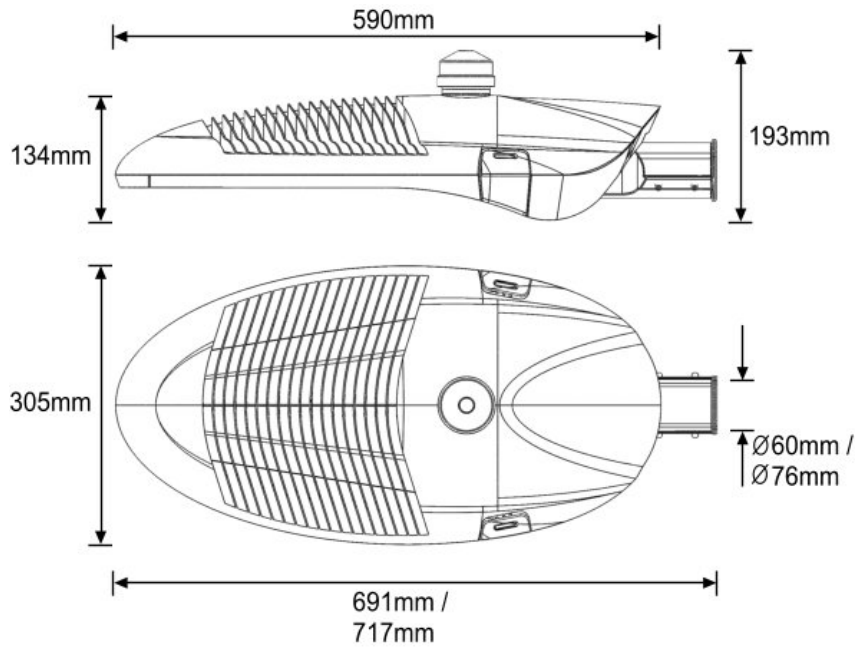

## Features

- LED rating 2,640lm (4000K & 6000K).
- LED rating 2,233lm (3000K).
- Luminaire flux 2,402lm (4000K & 6000K).
- Luminaire flux 2,032lm (3000K).
- 3000K (WW), 4000K (NW) and 6000K (CW) colour temperature options.
- -20 to +40°C operating temperature.
- LED Life span > 100,000hrs.
- Osram LED and Osram Driver.
- Post-top or side-entry, 60/76mm spigot options.
- Anti-corrosion die cast aluminium.
- Corrosion resistant polyester powder coating.
- Optimised optics for high uniformity and maximum spacing's between columns.
- Future proof design.

## Specifications