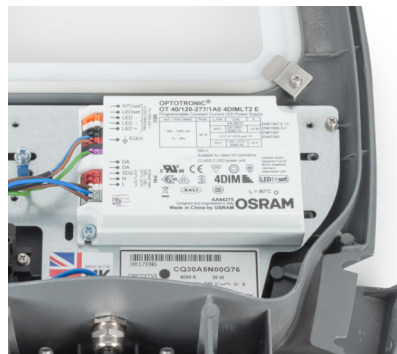

## Exterior Lights UK Ltd

The Wadhurst 20W is a high performance IP65/IP66 rated street light optimised for high uniformity and maximum spacing's between columns.

Manufactured with anti-corrosion die cast aluminium, stainless steel fixings and featuring high impact glass for additional protection.

Complete with adjustable spigot for side or column top entry, and 10M of cable for a quick installation.

Options include Nema socket, Dali Driver, LED colour temperature, and spigot size.

## Features

- LED rating 2,640lm (4000K & 6000K).
- LED rating 2,233lm (3000K).
- Luminaire flux 2,402lm (4000K & 6000K).
- Luminaire flux 2,032lm (3000K).
- 3000K (WW), 4000K (NW) and 6000K (CW) colour temperature options.
- -20 to +40°C operating temperature.
- LED Life span > 100,000hrs.
- Osram LED and Osram Driver.
- Post-top or side-entry, 60/76mm spigot options.
- Anti-corrosion die cast aluminium.
- Corrosion resistant polyester powder coating.
- Optimised optics for high uniformity and maximum spacing's between columns.
- Future proof design.