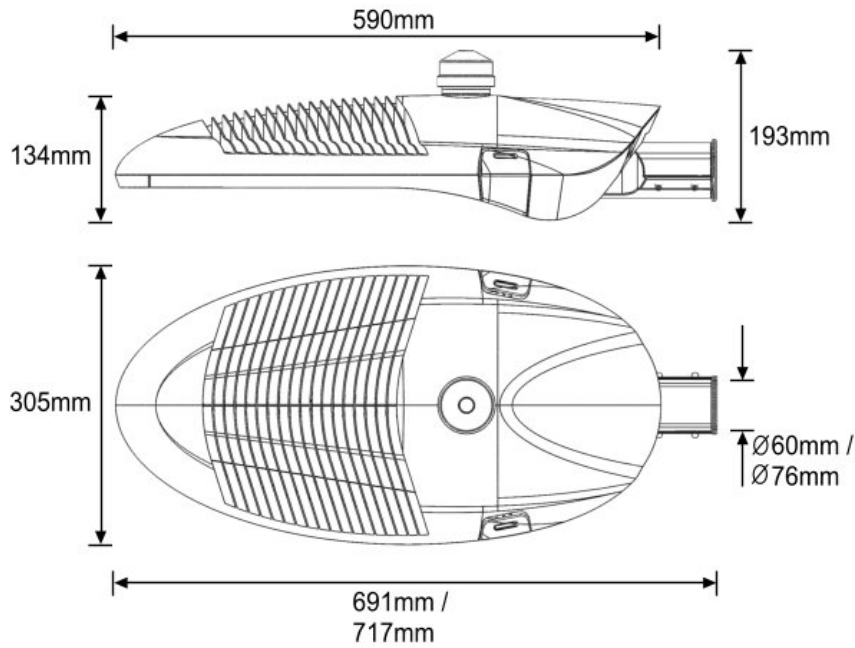

Applications

- Roads
- Residential
- Railway Stations
- Shopping Precincts
- Parks & Gardens
- Security

www.exteriorlights.co.uk

01689 606 342

Specifications

Wadhurst 40W

Item Number	Description	Light Source	LED Rating (lm)	Total Wattage(W)	Colour Name	CCT (K)	CRI	Voltage (VAC)	Drive Current	Luminaire Flux (lm)	Luminaire Efficacy (lm/W)	Kg	Unit Colour	Spigot Size (mm)
Standard-Grey-6K														
CQ40-A3C-00G-60	Wadhurst-40W-LED-AC-6K-Std-Grey-60mm	LED	5,792	40	CW	6K	Ra>70	220-240	390	5,271	132	8.25	Grey	60
CQ40-A3C-00G-76	Wadhurst-40W-LED-AC-6K-Std-Grey-76mm	LED	5,792	40	CW	6K	Ra>70	220-240	390	5,271	132	8.25	Grey	76
Standard-Grey-4K														
CQ40-A3N-00G-60	Wadhurst-40W-LED-AC-4K-Std-Grey-60mm	LED	5,792	40	NW	4K	Ra>70	220-240	390	5,271	132	8.25	Grey	60
CQ40-A3N-00G-76	Wadhurst-40W-LED-AC-4K-Std-Grey-76mm	LED	5,792	40	NW	4K	Ra>70	220-240	390	5,271	132	8.25	Grey	76
Standard-Grey-3K														
CQ40-A3W-00G-60	Wadhurst-40W-LED-AC-3K-Std-Grey-60mm	LED	4,900	40	WW	3K	Ra>80	220-240	390	4,410	110	8.25	Grey	60
CQ40-A3W-00G-76	Wadhurst-40W-LED-AC-3K-Std-Grey-76mm	LED	4,900	40	WW	3K	Ra>80	220-240	390	4,410	110	8.25	Grey	76
Standard-Grey-NemaSocket-6K														
CQ40-A3C-06G-60	Wadhurst-40W-LED-AC-6K-Std-NemaSocket-Grey-60mm	LED	5,792	40	CW	6K	Ra>70	220-240	390	5,271	132	8.5	Grey	60
CQ40-A3C-06G-76	Wadhurst-40W-LED-AC-6K-Std-NemaSocket-Grey-76mm	LED	5,792	40	CW	6K	Ra>70	220-240	390	5,271	132	8.5	Grey	76
Standard-Grey-NemaSocket-4K														
CQ40-A3N-06G-60	Wadhurst-40W-LED-AC-4K-Std-NemaSocket-Grey-60mm	LED	5,792	40	NW	4K	Ra>70	220-240	390	5,271	132	8.5	Grey	60
CQ40-A3N-06G-76	Wadhurst-40W-LED-AC-4K-Std-NemaSocket-Grey-76mm	LED	5,792	40	NW	4K	Ra>70	220-240	390	5,271	132	8.5	Grey	76
Standard-Grey-NemaSocket-3K														
CQ40-A3W-06G-60	Wadhurst-40W-LED-AC-3K-Std-NemaSocket-Grey-60mm	LED	4,900	40	WW	3K	Ra>80	220-240	390	4,410	110	8.5	Grey	60
CQ40-A3W-06G-76	Wadhurst-40W-LED-AC-3K-Std-NemaSocket-Grey-76mm	LED	4,900	40	WW	3K	Ra>80	220-240	390	4,410	110	8.5	Grey	76
Dali-Grey-6K														
CQ40-A3C-20G-60	Wadhurst-40W-LED-AC-6K-Dali-Grey-60mm	LED	5,792	40	CW	6K	Ra>70	220-240	390	5,271	132	8.25	Grey	60
CQ40-A3C-20G-76	Wadhurst-40W-LED-AC-6K-Dali-Grey-76mm	LED	5,792	40	CW	6K	Ra>70	220-240	390	5,271	132	8.25	Grey	76