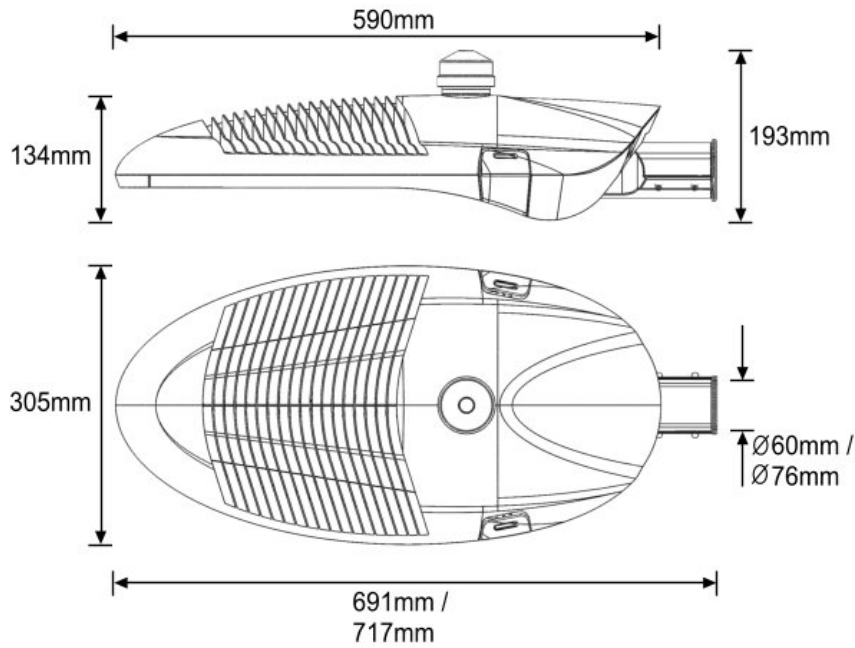

Specifications

Wadhurst 50W

Item Number	Description	Light Source	LED Rating (lm)	Total Wattage(W)	Colour Name	CCT (K)	CRI	Voltage (VAC)	Drive Current	Luminaire Flux (lm)	Luminaire Efficacy (lm/W)	Kg	Unit Colour	Spigot Size (mm)	
Standard-Grey-6K															
CQ50-A4C-00G-60	Wadhurst-50W-LED-AC-6K-Std-Grey-60mm	LED	7,328	50	CW	6K	Ra>70	220-240	495	6,595	132	8.25	Grey	60	
CQ50-A4C-00G-76	Wadhurst-50W-LED-AC-6K-Std-Grey-76mm	LED	7,328	50	CW	6K	Ra>70	220-240	495	6,595	132	8.25	Grey	76	
Standard-Grey-4K															
CQ50-A4N-00G-60	Wadhurst-50W-LED-AC-4K-Std-Grey-60mm	LED	7,328	50	NW	4K	Ra>70	220-240	495	6,595	132	8.25	Grey	60	
CQ50-A4N-00G-76	Wadhurst-50W-LED-AC-4K-Std-Grey-76mm	LED	7,328	50	NW	4K	Ra>70	220-240	495	6,595	132	8.25	Grey	76	
Standard-Grey-3K															
CQ50-A4W-00G-60	Wadhurst-50W-LED-AC-3K-Std-Grey-60mm	LED	6,199	50	WW	3K	Ra>80	220-240	495	5,580	112	8.25	Grey	60	
CQ50-A4W-00G-76	Wadhurst-50W-LED-AC-3K-Std-Grey-76mm	LED	6,199	50	WW	3K	Ra>80	220-240	495	5,580	112	8.25	Grey	76	
Standard-Grey-NemaSocket-6K															
CQ50-A4C-06G-60	Wadhurst-50W-LED-AC-6K-Std-NemaSocket-Grey-60mm	LED	7,328	50	CW	6K	Ra>70	220-240	495	6,595	132	8.5	Grey	60	
CQ50-A4C-06G-76	Wadhurst-50W-LED-AC-6K-Std-NemaSocket-Grey-76mm	LED	7,328	50	CW	6K	Ra>70	220-240	495	6,595	132	8.5	Grey	76	
Standard-Grey-NemaSocket-4K															
CQ50-A4N-06G-60	Wadhurst-50W-LED-AC-4K-Std-NemaSocket-Grey-60mm	LED	7,328	50	NW	4K	Ra>70	220-240	495	6,595	132	8.5	Grey	60	
CQ50-A4N-06G-76	Wadhurst-50W-LED-AC-4K-Std-NemaSocket-Grey-76mm	LED	7,328	50	NW	4K	Ra>70	220-240	495	6,595	132	8.5	Grey	76	
Standard-Grey-NemaSocket-3K															
CQ50-A4W-06G-60	Wadhurst-50W-LED-AC-3K-Std-NemaSocket-Grey-60mm	LED	6,199	50	WW	3K	Ra>80	220-240	495	5,580	112	8.5	Grey	60	
CQ50-A4W-06G-76	Wadhurst-50W-LED-AC-3K-Std-NemaSocket-Grey-76mm	LED	6,199	50	WW	3K	Ra>80	220-240	495	5,580	112	8.5	Grey	76	
Dali-Grey-6K															
CQ50-A4C-20G-60	Wadhurst-50W-LED-AC-6K-Dali-Grey-60mm	LED	7,328	50	CW	6K	Ra>70	220-240	495	6,595	132	8.25	Grey	60	
CQ50-A4C-20G-76	Wadhurst-50W-LED-AC-6K-Dali-Grey-76mm	LED	7,328	50	CW	6K	Ra>70	220-240	495	6,595	132	8.25	Grey	76