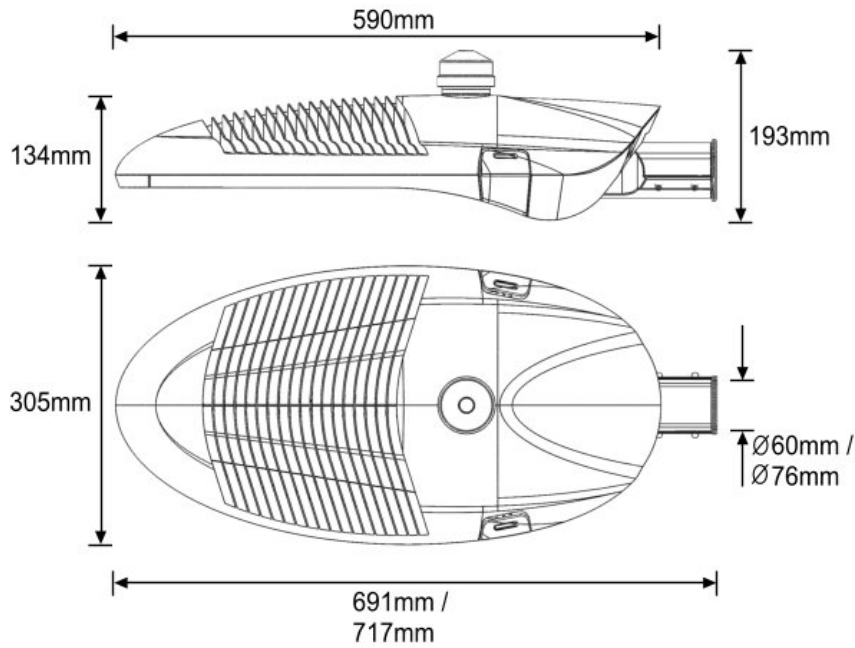

## Features

- LED rating 8,352lm (4000K & 6000K).
- LED rating 7,066lm (3000K).
- Luminaire flux 7,517lm (4000K & 6000K).
- Luminaire flux 6,359lm (3000K).
- 3000K (WW), 4000K (NW) and 6000K (CW) colour temperature options.
- -20 to +40°C operating temperature.
- LED Life span > 100,000hrs.
- Osram LED and Osram Driver.
- Post-top or side-entry, 60/76mm spigot options.
- Anti-corrosion die cast aluminium.
- Corrosion resistant polyester powder coating.
- Optimised optics for high uniformity and maximum spacing's between columns.
- Future proof design.

## Specifications