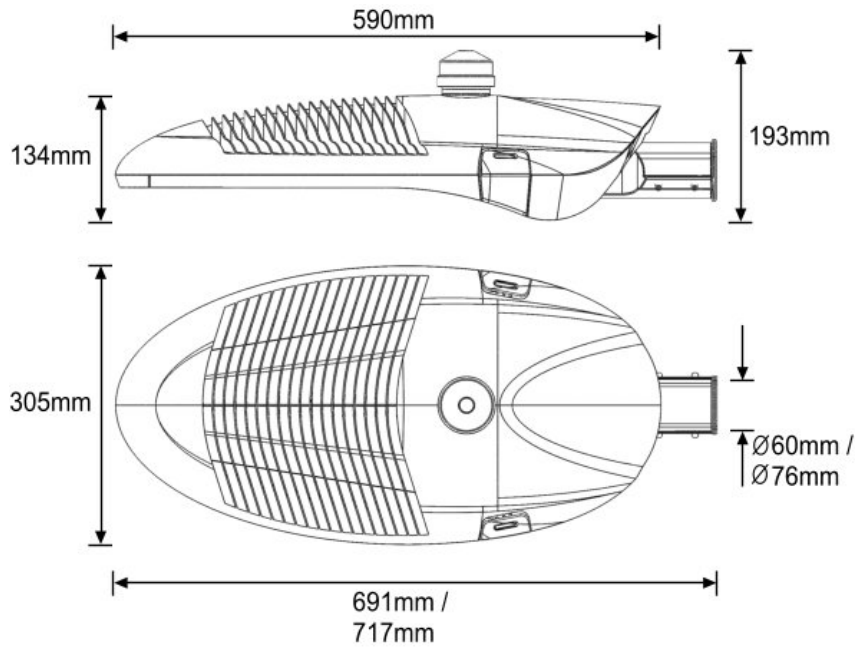

## Features

- LED rating 10,336lm (4000K & 6000K).
- LED rating 8,744lm (3000K).
- Luminaire flux 9,302lm (4000K & 6000K).
- Luminaire flux 7,870lm (3000K).
- 3000K (WW), 4000K (NW) and 6000K (CW) colour temperature options.
- -20 to +40°C operating temperature.
- LED Life span > 100,000hrs.
- Osram LED and Osram Driver.
- Post-top or side-entry, 60/76mm spigot options.
- Anti-corrosion die cast aluminium.
- Corrosion resistant polyester powder coating.
- Optimised optics for high uniformity and maximum spacing's between columns.
- Future proof design.

## Specifications