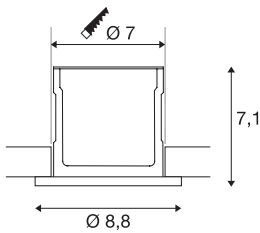

KAMUELA

fire protection recessed ceiling light, LED, 3000K, black, 38°, dimmable, IP65

The KAMUELA ECO LED recessed fitting is equipped with an integrated premium LED. The recessed light is made of aluminium and plastic and is fitted with a warm-white LED. The fire-resistant recessed fitting series is fire-resistant for at least 90 minutes. An appropriate dimmable constant current driver is integrated for operating the recessed fitting, and is therefore suitable for direct connection to 230 Volts. This luminaire contains built-in LED lamps and is available with different housing colours.

TECHNICAL DATA

Item no.:	1001015
Lamps included	0
Primary nominal voltage	220-240V ~50Hz mA/V
Height	7.1 cm
Diameter	8.8 cm
Installation diameter	7.0 cm
Installation depth	7.1 cm
Net weight	0.272 kg
Gross weight	0.319 kg
IP Code	IP 65
Safety class	II
Impact resistance class	IK02
Impact resistance	0,200000000000000001 Joule
Assembly	Recessed
Assembly details	Ceiling
Dimming technology	Leading edge
Wattage	6.5 W
Lumen	400 lm
Colour temperature	3000 Kelvin
Beam angle	38 °
Color	black
CRI	>80

Binning	6
LXXBXX data	70/50
Service life	25000 h
BIG WHITE Page	404

Notes
