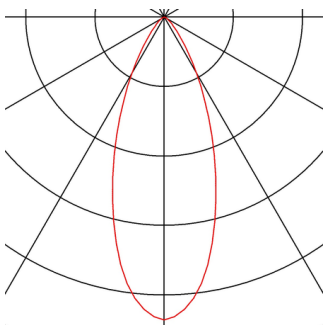

## OUT 65

**outdoor recessed ceiling light, LED, 3000K, round, white, 38°, 12W, incl. driver**

The innovative OUT 65 recessed ceiling light captivates with its exceptional looks. Rated IP65 it can be used outdoors or in damp areas. It is available in black, white, silver-grey or titanium, and in round or square form. Equipped with a powerful, warm white premium COB LED in a tiltable mount, as well as LED driver included in the scope of supply, the set can be used in any lighting situation. The electrical connection is made directly to the 230V mains supply.

## TECHNICAL DATA

Item no.:	114461
Primary nominal voltage	220-240V ~50/60Hz mA/V
Secondary power / secondary voltage	500 mA/V
Height	6.0 cm
Diameter	8.5 cm
Installation diameter	7.0 cm
Installation depth	6.0 cm
Net weight	0.321 kg
Gross weight	0.397 kg
IP Code	IP 20 / IP 65
Safety class	II
Assembly	Recessed
Assembly details	Ceiling
Wattage	11.0 W
Lumen	640 lm
Colour temperature	3000 Kelvin
Beam angle	38 °
Color	white
CRI	>80
Binning	3
LXXBXX data	70/50
Service life	40000 h