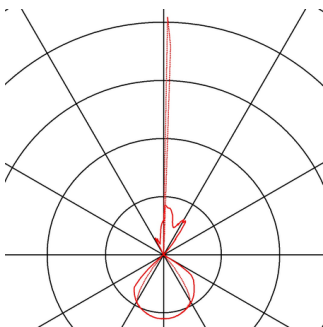

OUT-BEAM

outdoor wall light, LED, 3000K, beam up/flood down, anthracite

The OUT BEAM series LED wall light, available in single-headed and double-headed versions, was designed especially as an architectural accent illumination. The LED light sources lie opposite each other and are covered by glass, they produce a narrow and a wide beam respectively and thus create the special up/down effect. Thanks to its IP44 protection class, the luminaire is suitable for outdoor use. The electrical connection of the luminaire is made directly to the 230V mains supply thanks to the built-in LED driver. The OUT BEAM series also includes wall lights for halogen lamps.

TECHNICAL DATA

Item no.:	229665
Lamps included	0
Number of different light outlets	2
Primary nominal voltage	120-277V ~50/60Hz mA/V
Secondary power / secondary voltage	500 mA/V
Width	15.0 cm
Height	15.0 cm
Depth	15.8 cm
Net weight	1.556 kg
Gross weight	1.779 kg
IP Code	IP 44
Safety class	I
Assembly	Surface
Assembly details	Wall
Wattage	18.0 W
Lumen	740 lm
Colour temperature	3000 Kelvin
Beam angle	80 °
Color	anthracite
CRI	>80
Binning	6
Binning 2	6

LXXBXX data	70/50
Service life	25000 h
Service life 2	25000 h
BIG WHITE Page	669

Notes
