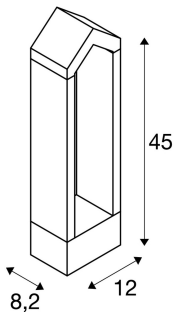

TECHNICAL DATA

Item no.:	1000799
Primary nominal voltage	220-240V ~50Hz mA/V
Length	12.0 cm
Width	8.2 cm
Height	45.0 cm
Net weight	2.215 kg
Gross weight	2.542 kg
IP Code	IP 65
Safety class	I
Impact resistance class	IK02
Impact resistance	0,200000000000000001 Joule
Assembly	Surface
Assembly details	Ground
Wattage	8.0 W
Lumen	360 lm
Colour temperature	3000 Kelvin
CRI	>80
Binning	6
Service life	30000 h
BIG WHITE Page	565