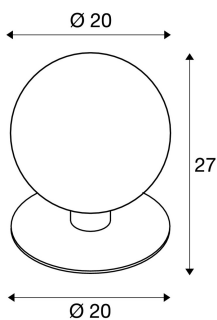

GLOO PURE 27 Pole

outdoor floor stand, E27, anthracite, IP44

The GLOO PURE floor luminaire consists of a painted aluminium tube that terminates in an frosted real glass ball. Equipped with an E27 socket, both energy-saving and LED lamps can be used. It is suitable for use outdoors thanks to its IP44 protection class. The GLOO PURE series also includes wall lights as well as floor stands, and can therefore be used universally. As an option an earth spike as well as a connection box for safe electrical connection to the round luminaire upright, are available. Connection is made to the 230V mains voltage.

TECHNICAL DATA

Item no.:	1001999
Socket	E27
Number of sockets	1
Lamps included	0
Primary nominal voltage	230V ~50Hz mA/V
Height	27.0 cm
Diameter	20.0 cm
Net weight	1.39 kg
Gross weight	2.01 kg
IP Code	IP 44
Safety class	I
Impact resistance class	IK02
Impact resistance	0,200000000000000001 Joule
Assembly	Surface
Assembly details	Ground
Wattage	23.0 W
BIG WHITE Page	548