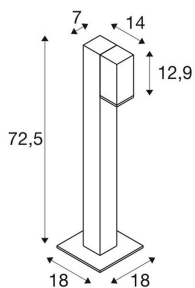

THEO PATHLIGHT

single, QPAR51 Outdoor floor, stand, anthracite

The THEO floor stand is made from aluminium and is equipped with a glass lamp cover. Thanks to the position of the one or two light outlets, the luminaire can be aligned in the best possible way. The luminaire is connected to the 230V mains power supply.

TECHNICAL DATA

Item no.:	1002870
Socket	GU10
Number of sockets	1
Lamps included	0
Primary nominal voltage	220-240V ~50/60Hz mA/V
Width	14.0 cm
Height	72.5 cm
Net weight	2.779 kg
Gross weight	3.428 kg
IP Code	IP 44
Safety class	I
Impact resistance class	IK02
Impact resistance	0,200000000000000001 Joule
Assembly	Surface
Assembly details	Ground
Wattage	7.0 W
BIG WHITE Page	578