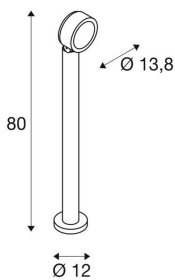

ESKINA Pole

Outdoor floor stand, anthracite, 3000/4000K, IP65, dimmable

A new family in the SLV lighting world! We are providing you with an integrated outdoor lighting solution with the ESKINA family. Regardless of whether it is a floor stand, a wall and ceiling light or a display fitting. You will find the right light for any application. All of the luminaires can be operated with 3000 K or 4000 K. Versions with motion sensors are also available.

TECHNICAL DATA

Item no.:	1002907
Primary nominal voltage	220-240V ~50/60Hz mA/V
Secondary power / secondary voltage	350 mA/V
Vertical tilting range	105 °
Horizontal rotation range	340 °
Height	80.0 cm
Diameter	13.8 cm
Net weight	1.89 kg
Gross weight	2.022 kg
IP Code	IP 65
Safety class	I
Impact resistance class	IK02
Impact resistance	0,200000000000000001 Joule
Assembly	Surface
Assembly details	Ground
Dimmable	Ja
Dimming technology	trailing edge
Wattage	14.5 W
Lumen	1000 lm
Beam angle	95 °
CRI	>80
Binning	6

Service life	36000 h
Ambient temperature	25 °C
BIG WHITE Page	577

Accessories

230060	EARTH SPIKE , for VAP SLIM 30/60/90, VAP, BERRA and SITRA, galvanised steel
--------	---

Notes
